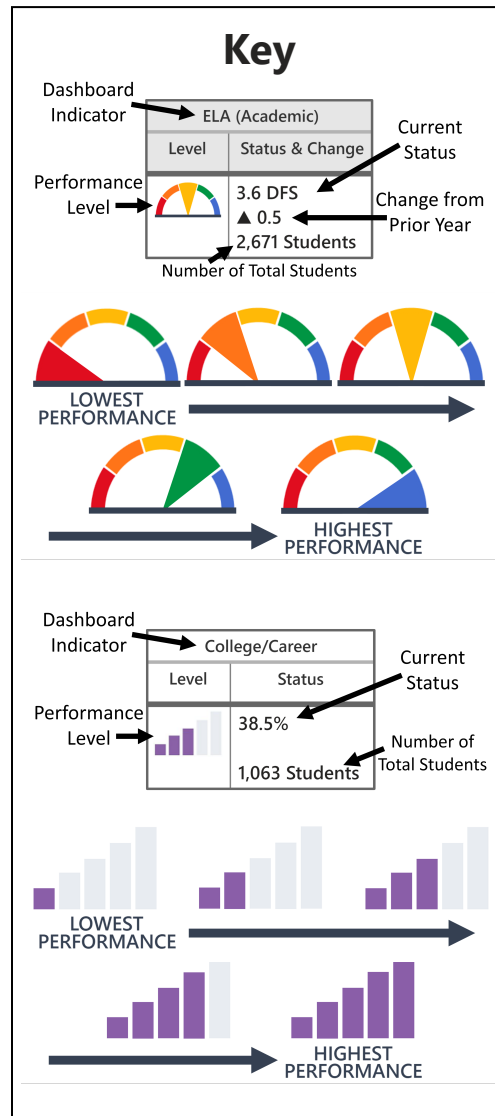

2023 Dashboard Report

Encore Jr./Sr. High School for the Performing and Visual Arts

Grades Served: 7-12

Enrollment: 630

School Count: 1

Student Group	Pupil Achievement						School Climate		Pupil Engagement				Outcomes to a Broad Course of Study		DA Eligibility	
	ELPI		ELA (Academic)		Math (Academic)		Suspension Rate		Chronic Absenteeism		Graduation Rate		College/Career		2022	2023
	Level	Status & Change	Level	Status & Change	Level	Status & Change	Level	Status & Change	Level	Status & Change	Level	Status & Change	Level	Status		
All Students		46.4% ▼ -6.5 28 Students		-35.2 DFS ▲ 18.0 266 Students		-122.9 DFS ▲ 12.7 266 Students		4.8% ▲ 1.3 728 Students		29.8% ▲ 0.6 248 Students		96.4% ▼ -1.9 84 Students		46.4% 84 Students		
English Learner		46.4% ▼ -6.5 28 Students		-77.3 DFS ▲ 9.9 25 Students		-165.3 DFS ▼ -3.7 25 Students		8.2% ▲ 5.5 49 Students		38.1% ▲ 21.4 21 Students		7 Students		7 Students		
Foster Youth				3 Students		3 Students		27.3% 11 Students		8 Students		1 Student		1 Student		
Homeless Youth				1 Student		1 Student		4 Students		1 Student		6 Students		6 Students		
Socioeconomically Disadvantaged				-46.7 DFS ▲ 25.9 172 Students		-130 DFS ▲ 14.0 172 Students		4.9% ▲ 0.8 487 Students		33.7% ▲ 1.9 169 Students		95.1% ▼ -2.4 61 Students		42.6% 61 Students	Met	
Students with Disabilities				-123.1 DFS ▲ 16.5 30 Students		-204.4 DFS ▲ 22.1 30 Students		2.1% ▼ -1.2 97 Students		36.7% ▲ 4.3 30 Students		100.0% ▲ 4.5 11 Students		54.5% 11 Students	Met	
African American				-65.3 DFS ▲ 22.8 42 Students		-155.7 DFS ▲ 24.6 43 Students		2.4% ▼ -4.0 126 Students		29.5% ▲ 7.0 44 Students		93.3% ▼ -6.7 15 Students		40.0% 15 Students	Met	
American Indian				4 Students		4 Students		7 Students		5 Students						
Asian				2 Students		2 Students		6 Students		2 Students						
Filipino				1 Student		1 Student		3 Students		1 Student						
Hispanic				-36.6 DFS ▲ 21.8 156 Students		-127.1 DFS ▲ 9.7 155 Students		4.8% ▲ 1.6 397 Students		31.5% ▲ 3.1 143 Students		95.0% ▼ -1.8 40 Students		50.0% 40 Students	Met	
Pacific Islander				1 Student		1 Student		3 Students		2 Students						
White				-41.5 DFS ▼ -15.1 61 Students		-116.1 DFS ▼ -10.2 61 Students		6.4% ▲ 4.4 171 Students		23.5% ▼ -16.1 51 Students		100.0% 0.0 22 Students		50.0% 22 Students		Yes
Two or More Races				4 Students		4 Students		0.0% 0.0 15 Students				7 Students		7 Students		