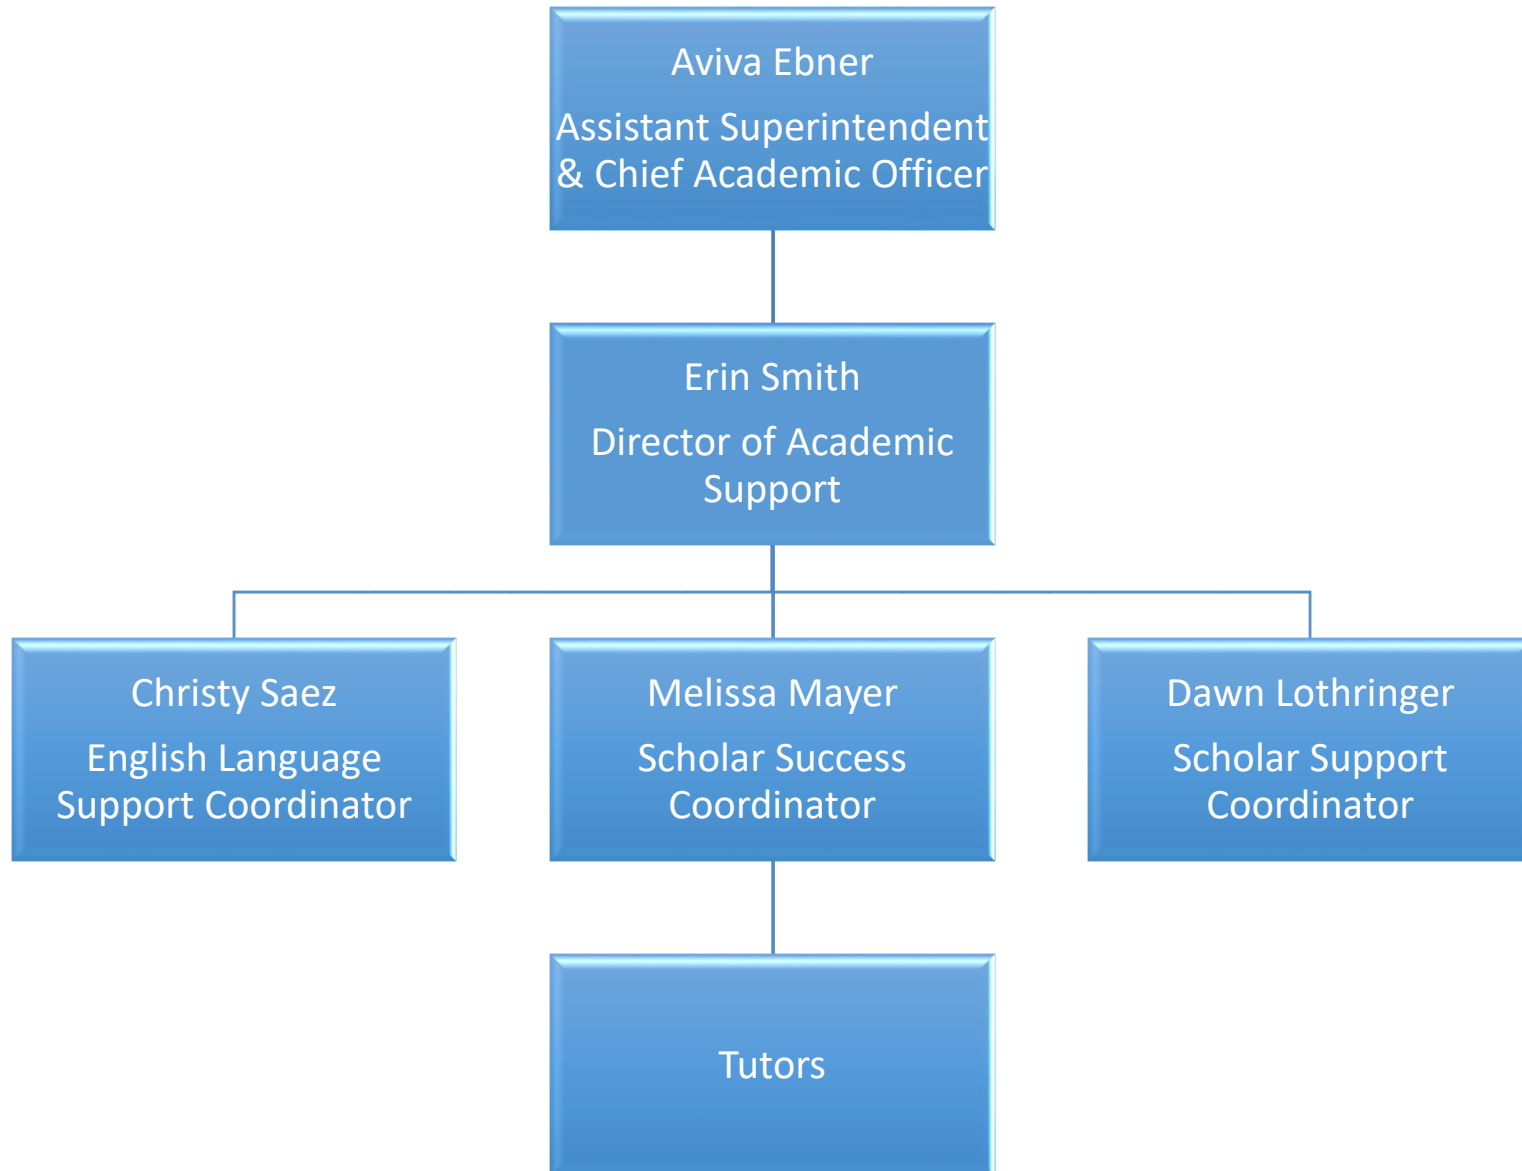

Academic Services | Academic Support