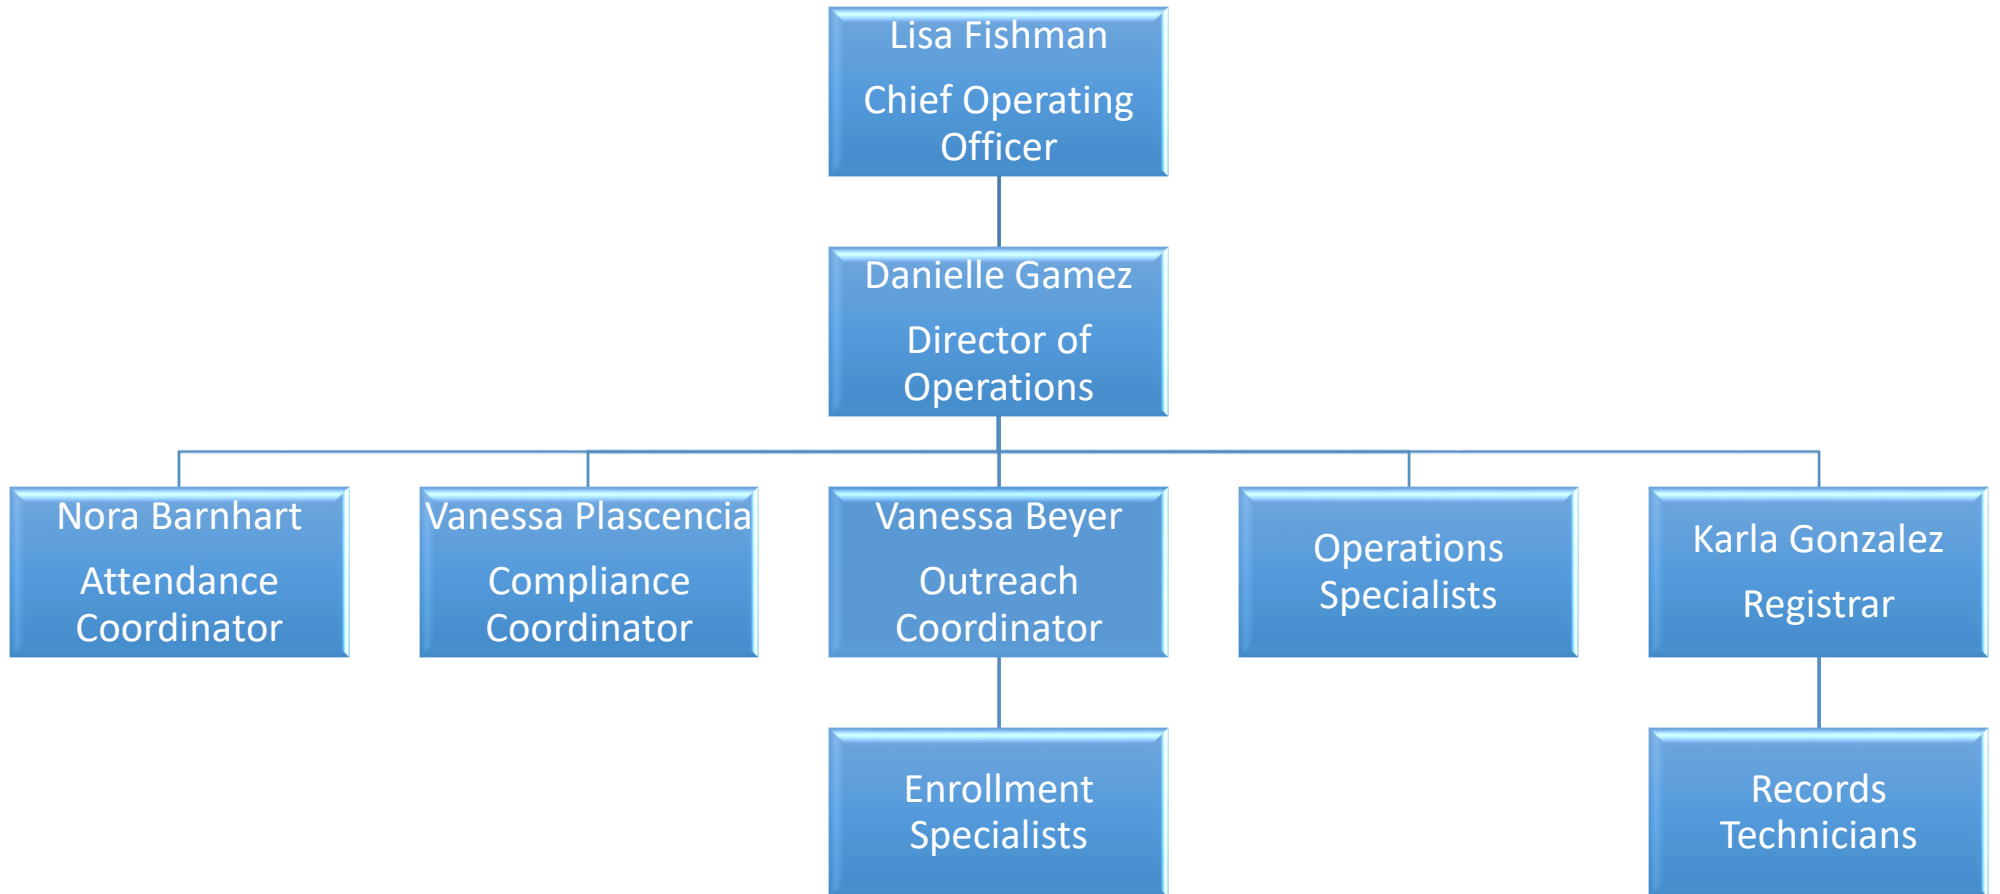

Operations | Operations