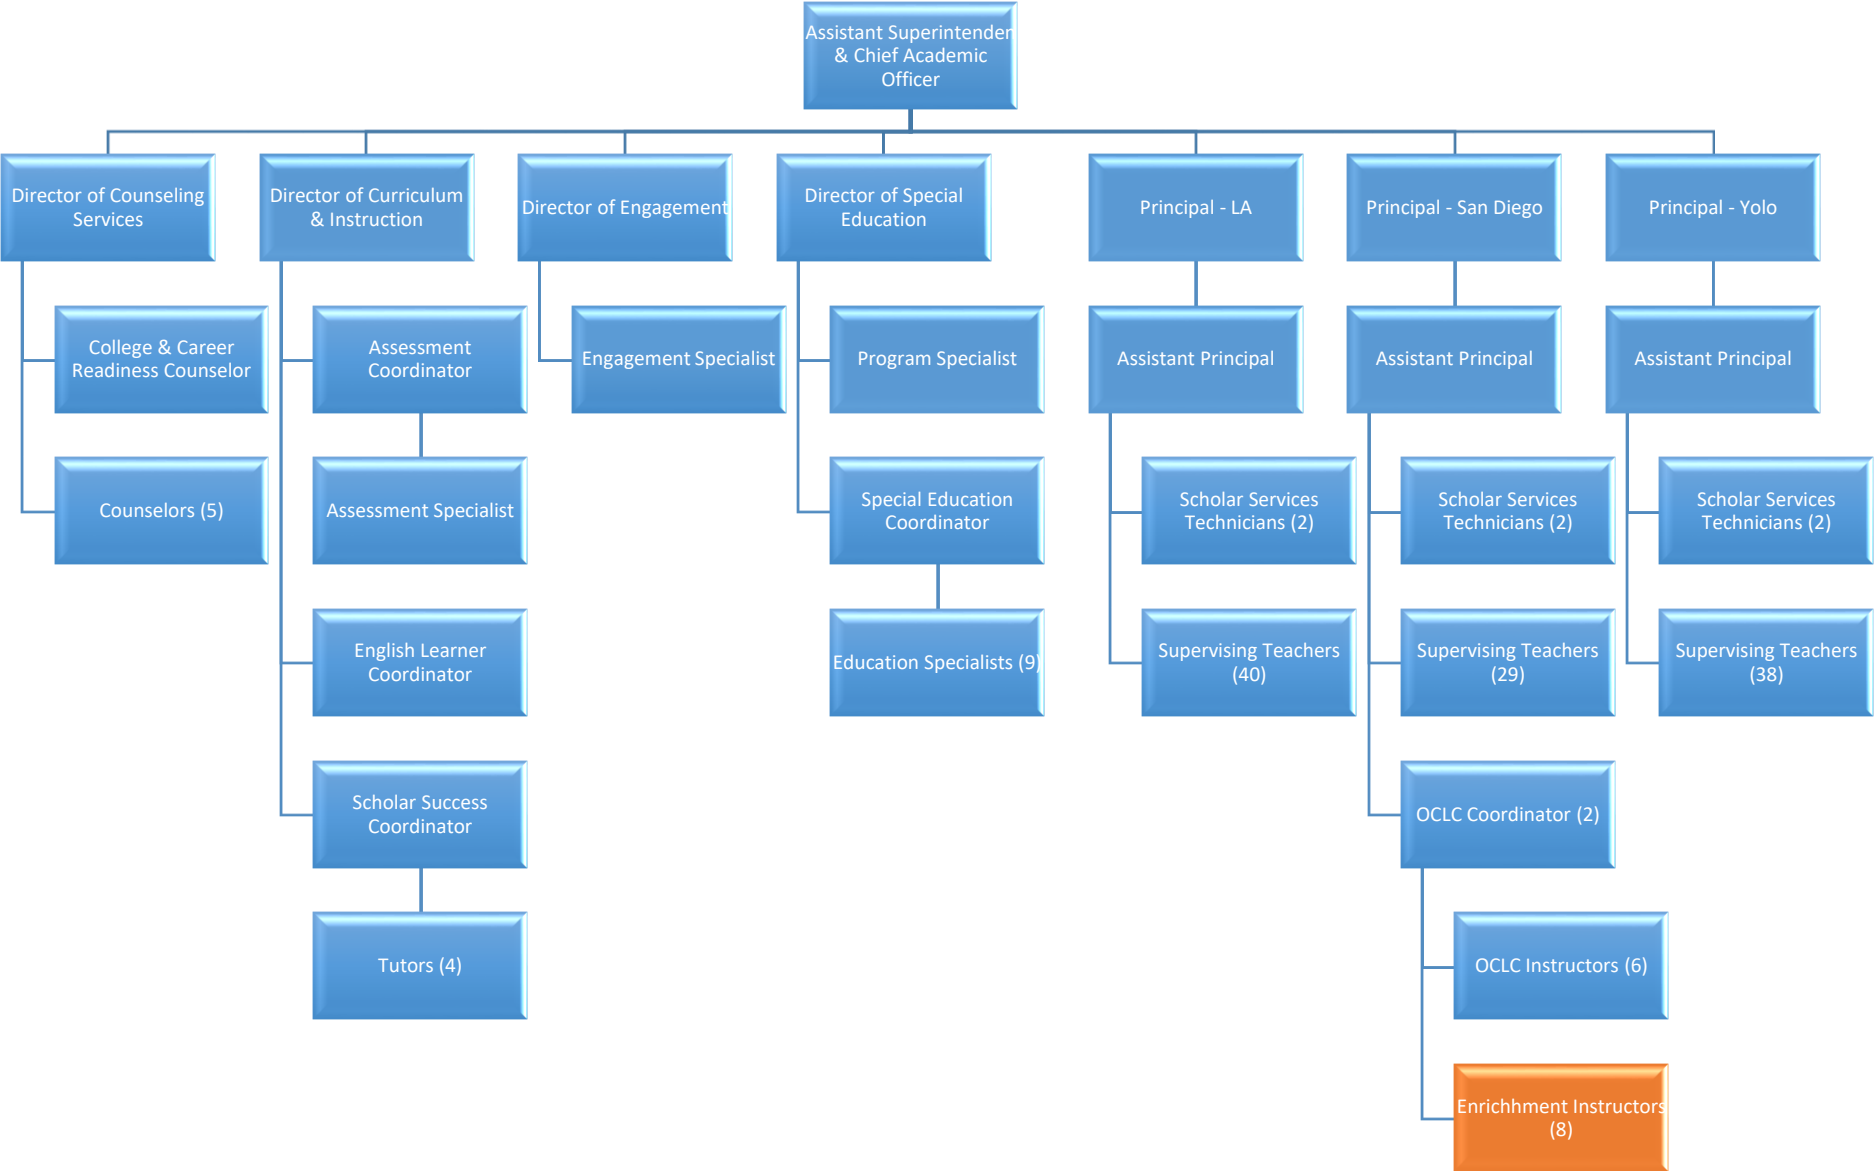

Leadership Team

Superintendent & CEO

Executive Assistant to the Superintendent

Administrative Assistant (2)

Assistant Superintendent & Chief Academic Officer

Chief Financial Officer

Chief of Staff

Community Relations Coordinator

Director of IT

Outreach Coordinator (2)

Talent Manager

Help Desk Technician

Academic Services

Financial Services