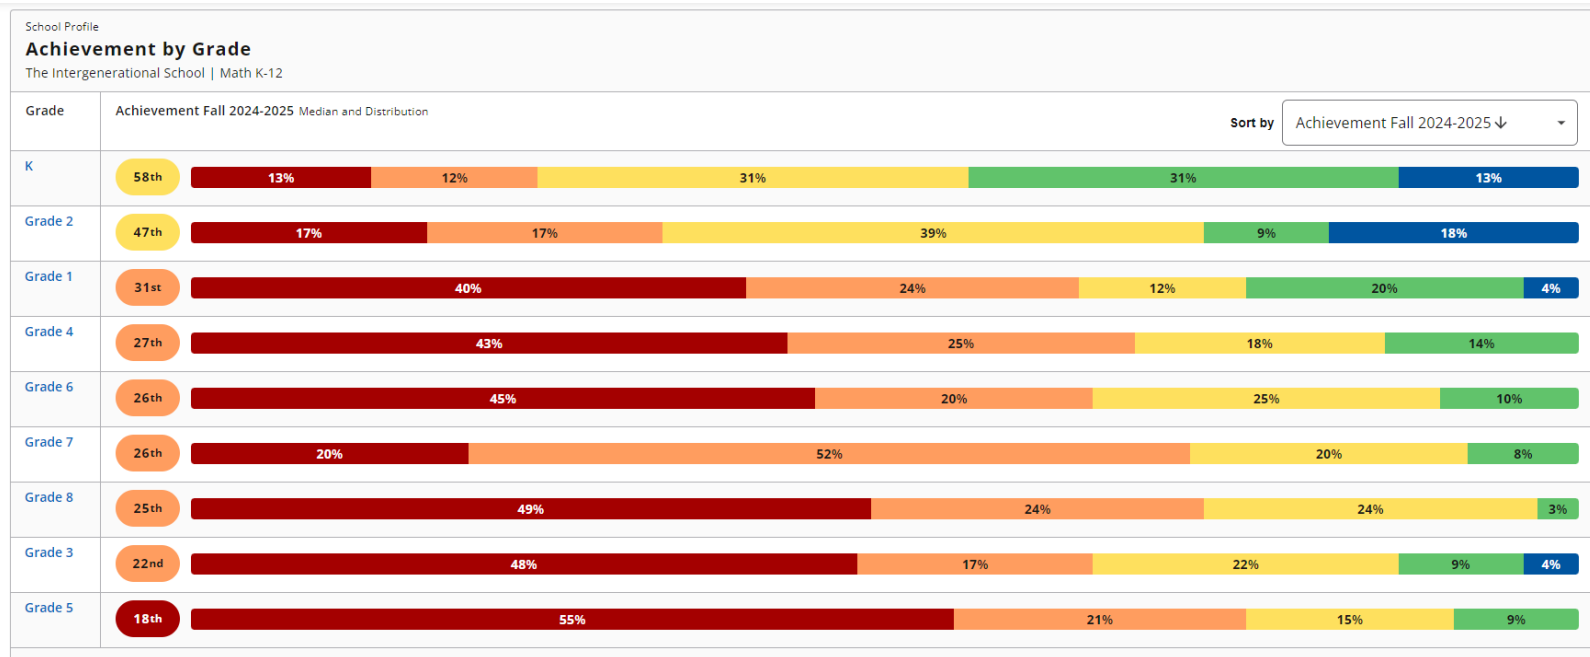

Fall 2023 – Fall 2024 Growth