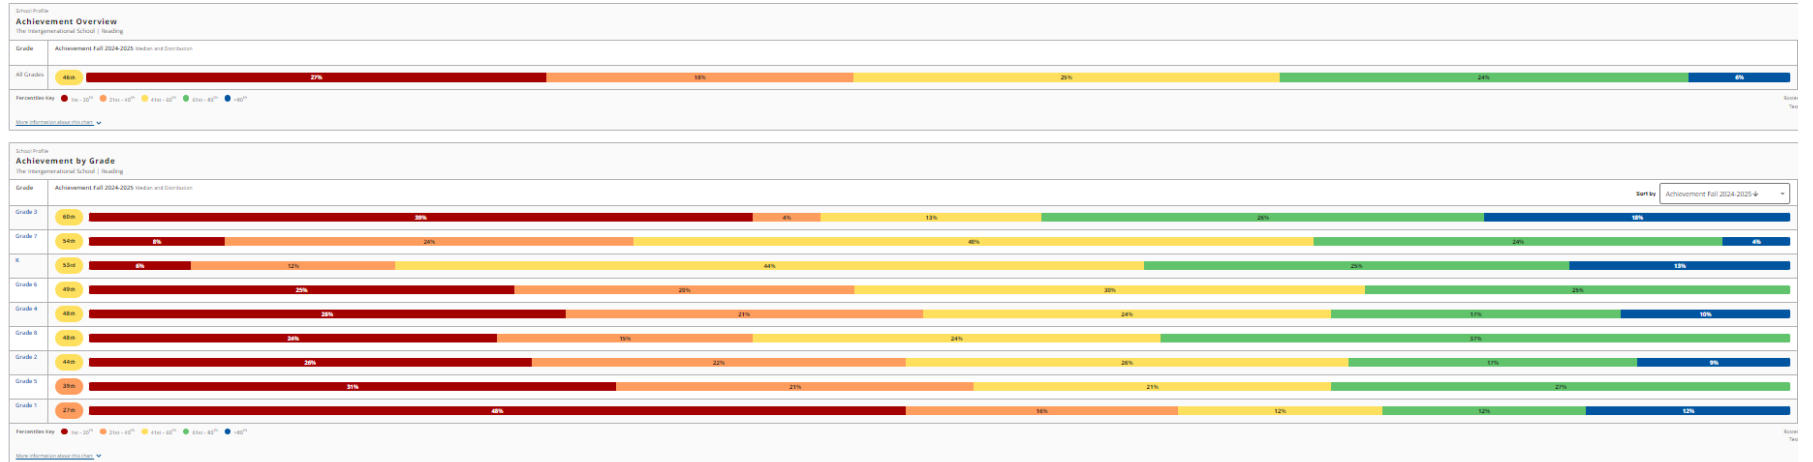

Fall Reading Achievement Data

The Intergenerational School