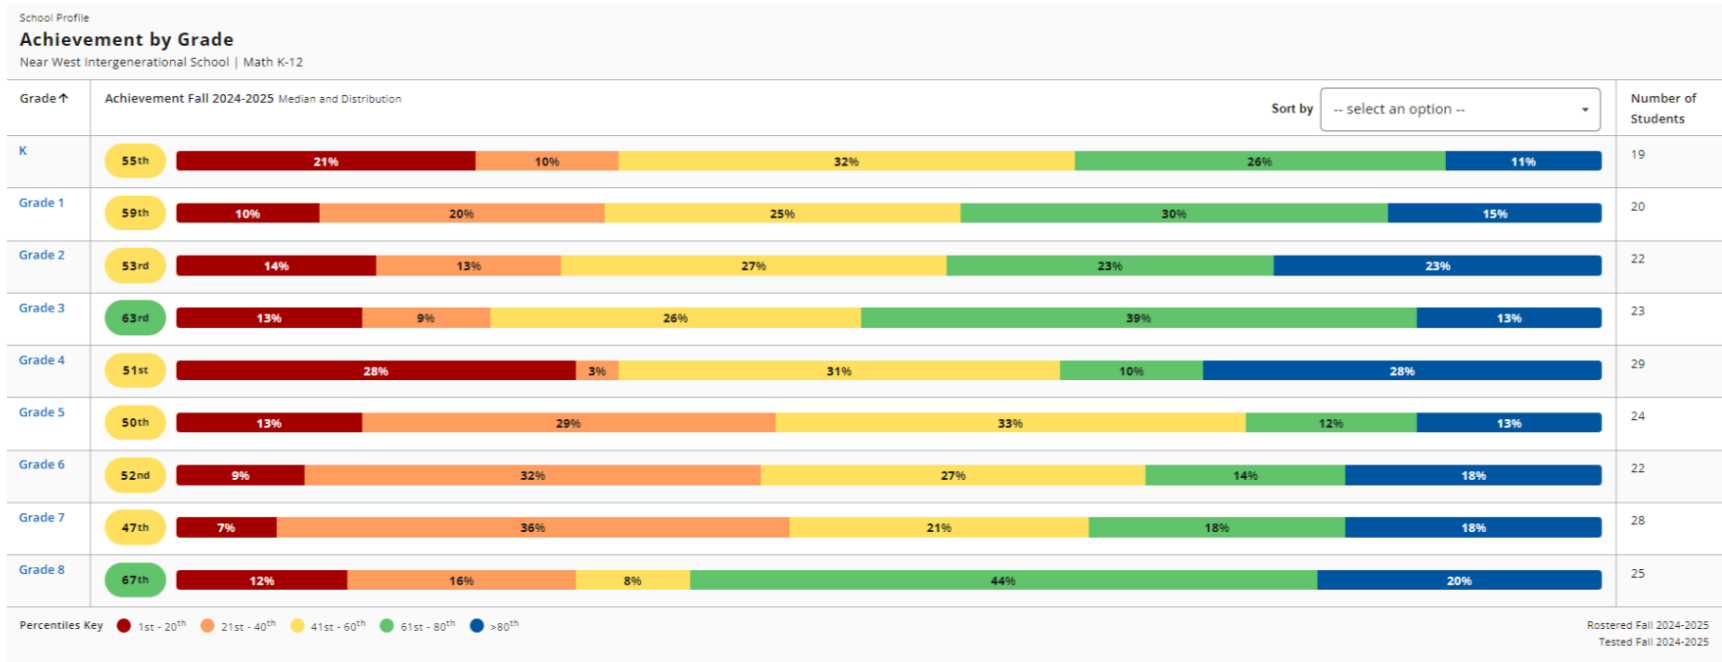

Growth ONLY- Math, Reading (respectively)