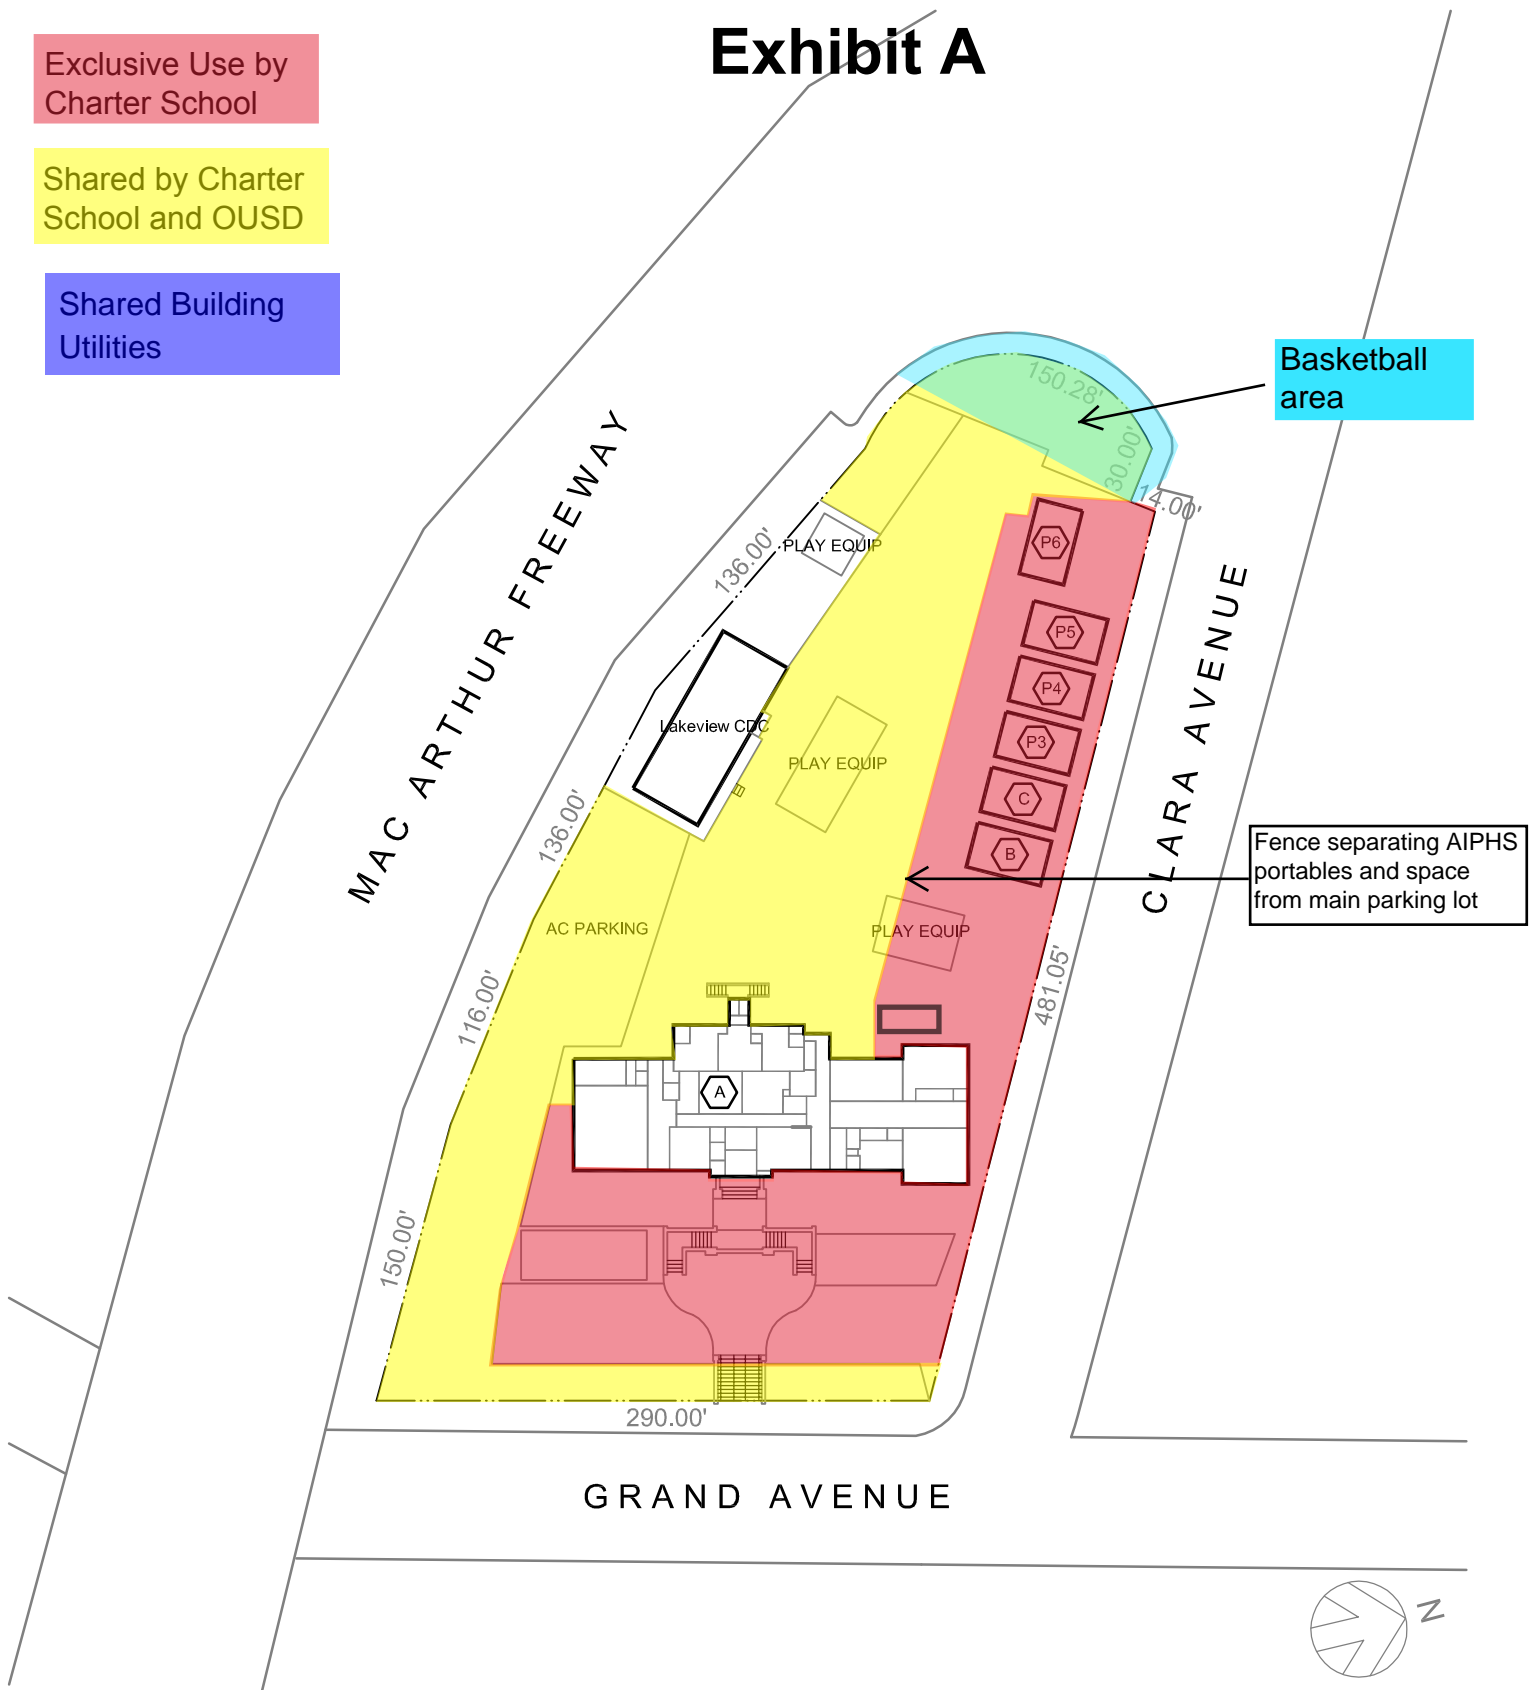

# Exhibit A

Exclusive Use by  
Charter School

Shared by Charter  
School and OUSD

Shared Building  
Utilities

## SITE PLAN

130 - LAKEVIEW ELEMENTARY SCHOOL  
746 GRAND AVENUE, OAKLAND, CA 94610-2714

Date: 1/18/2013

Scale: 1"=100'-0"

BLDG A, B, C & PORT 3-6 - 1ST FLOOR PLAN

BLDG A - 3RD FLOOR PLAN

BLDG A - 2ND FLOOR PLAN