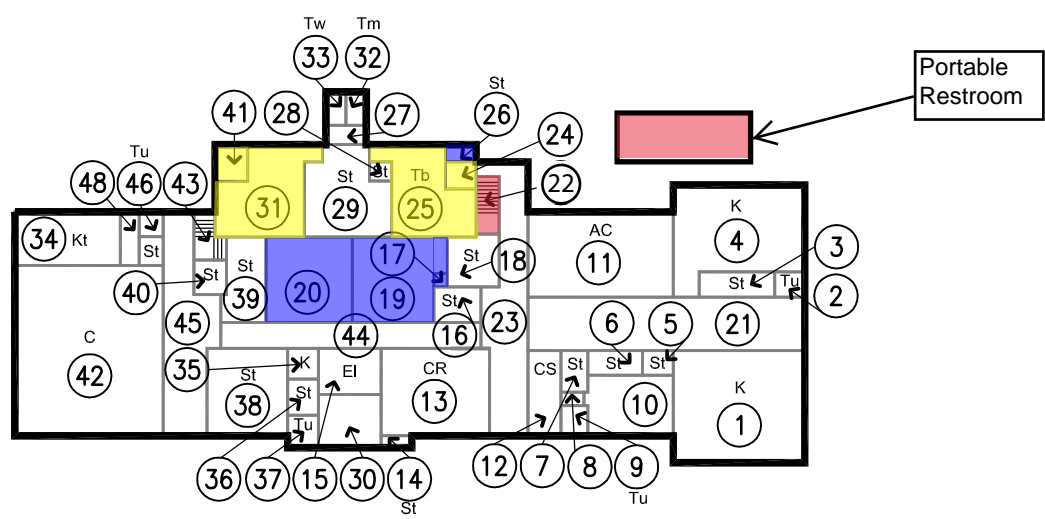

## SITE PLAN

130 - LAKEVIEW ELEMENTARY SCHOOL  
746 GRAND AVENUE, OAKLAND, CA 94610-2714

Date: 1/18/2013

Scale: 1"=100'-0"

BLDG A, B, C & PORT 3-6 - 1ST FLOOR PLAN

BLDG A - 3RD FLOOR PLAN

BLDG A - 2ND FLOOR PLAN