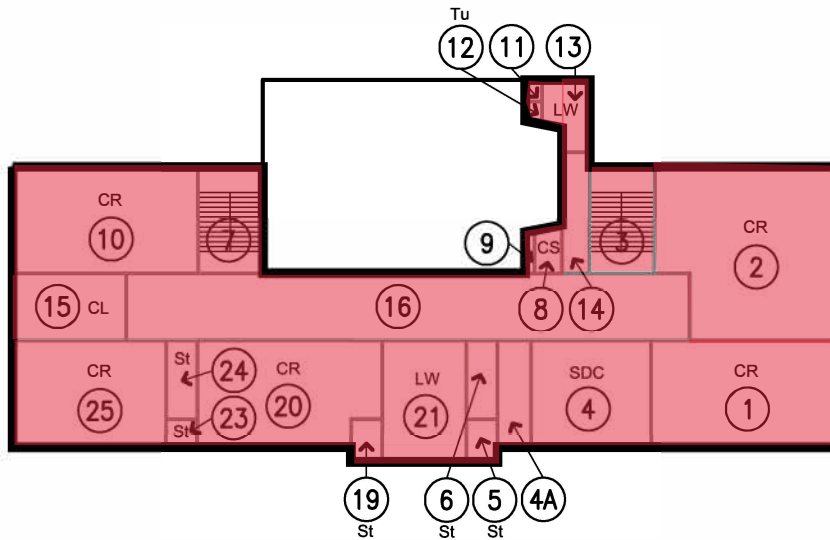

## SITE PLAN

130 - LAKEVIEW ELEMENTARY SCHOOL  
746 GRAND AVENUE, OAKLAND, CA 94610-2714

Date: 1/18/2013

Scale: 1"=100'-0"

BLDG A, B, C & PORT 3-6 - 1ST FLOOR PLAN

BLDG A - 3RD FLOOR PLAN

BLDG A - 2ND FLOOR PLAN