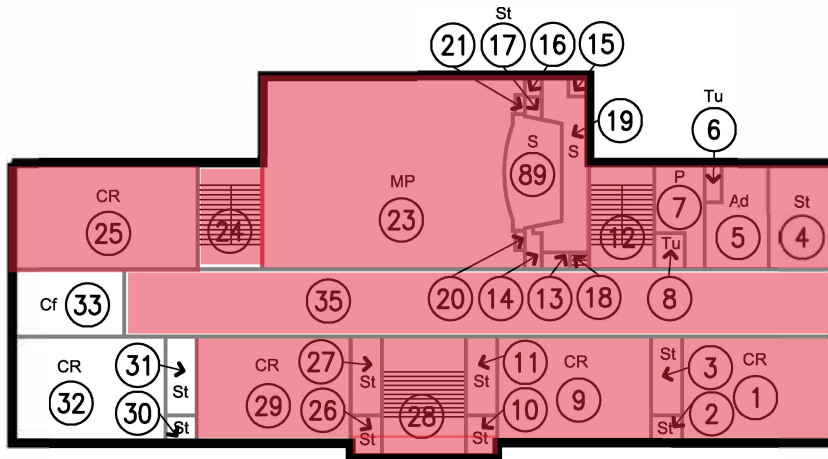

## SITE PLAN

130 - LAKEVIEW ELEMENTARY SCHOOL  
746 GRAND AVENUE, OAKLAND, CA 94610-2714

Date: 1/18/2013

Scale: 1"=100'-0"

BLDG A, B, C & PORT 3-6 - 1ST FLOOR PLAN

BLDG A - 3RD FLOOR PLAN

BLDG A - 2ND FLOOR PLAN