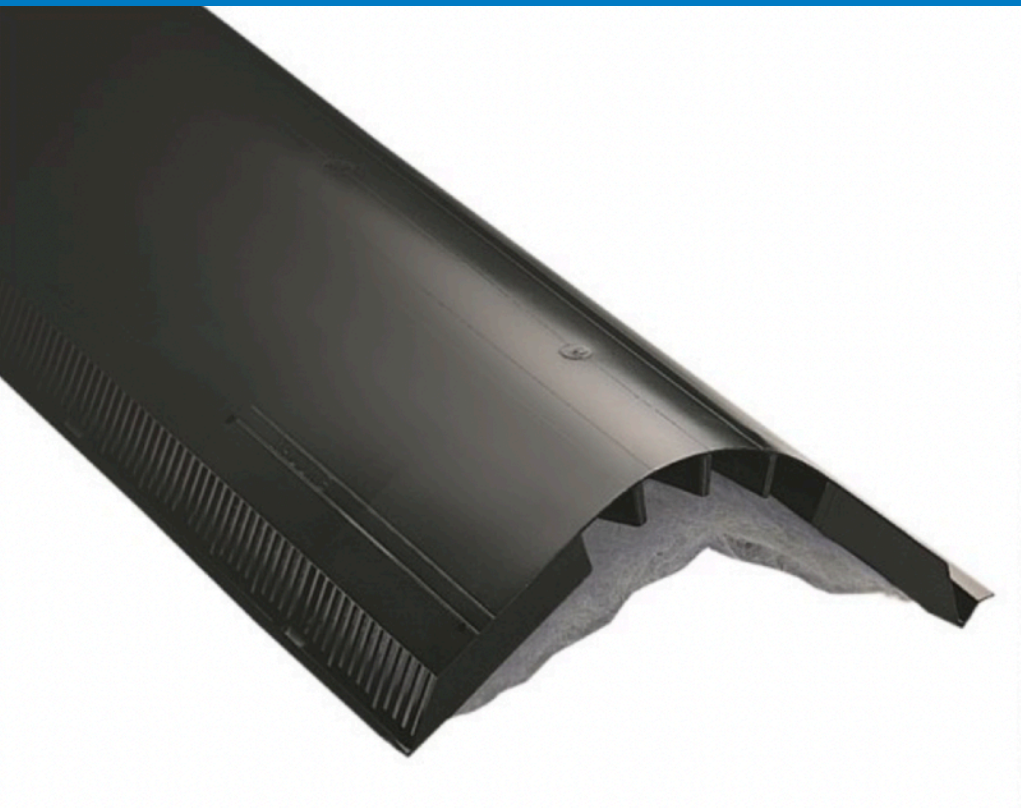

LANDMARK[®] Solaris[®] CoolRoof

Don't settle for Owens Corning or GAF...

Color shown - Moire Black

The best roof for your home...

CertainTeed
SAINT-GOBAIN

CertainTeed

DiamondDeck™

High Performance Synthetic Roofing Underlayment

CertainTeed 

Quality made certain. Satisfaction guaranteed.™

CertainTeed
SAINT-GOBAIN

Ridge Vents

Designed with external baffles which maximize airflow across the underside of roof sheathing, the CertainTeed Ridge Vent works year-round to efficiently and effectively ventilate an attic space.

Less than an inch in height, and molded from high-impact copolymer, it's slim profile blends for visual appeal while permitting shingle capping over the ridge for a uniform, finished roof aesthetic.

LANDMARK[®] Solaris[®] CoolRoof COLOR PALETTE