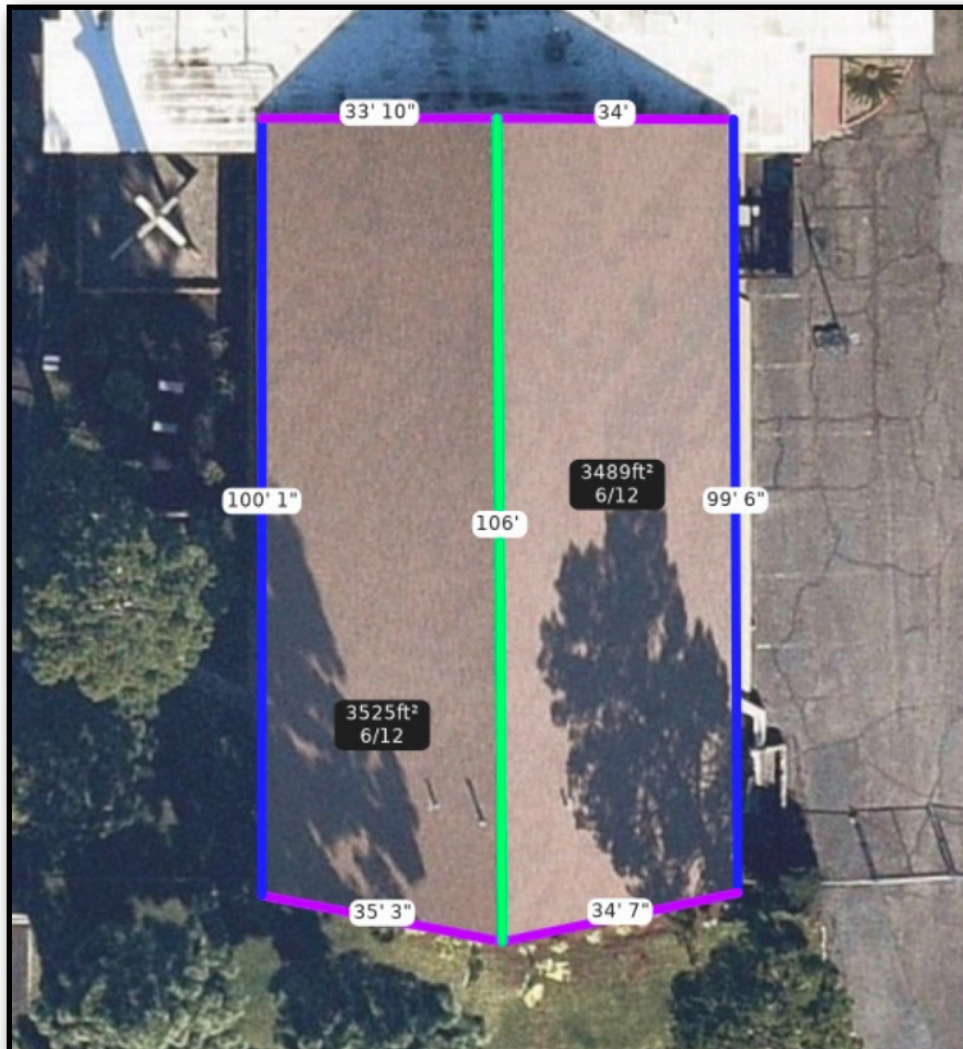

SOLAR
INTEGRATED ROOFING CORPORATION
SIRC Family of Companies

SECURE
ROOFING & SOLAR, INC.

SUNPOWER®
by Milholland Electric

McKay
Roofing Co., Inc.

MONTRUSS COMPANIES, INC.