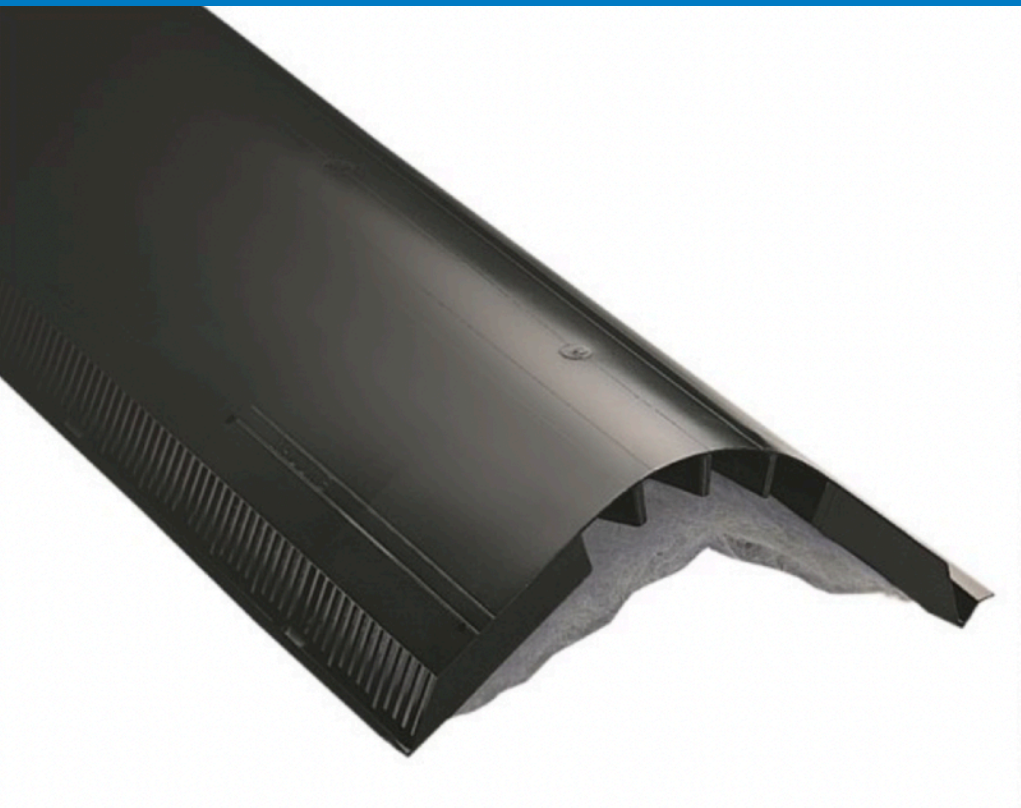

LANDMARK® **Solaris**® CoolRoof

Don't settle for Owens Corning or GAF...

Color shown - Moire Black

The best roof for your home...

CertainTeed
SAINT-GOBAIN

CertainTeed

DiamondDeck™

High Performance Synthetic Roofing Underlayment

CertainTeed 

Quality made certain. Satisfaction guaranteed.™

CertainTeed
SAINT-GOBAIN

Ridge Vents

Designed with external baffles which maximize airflow across the underside of roof sheathing, the CertainTeed Ridge Vent works year-round to efficiently and effectively ventilate an attic space.

Less than an inch in height, and molded from high-impact copolymer, it's slim profile blends for visual appeal while permitting shingle capping over the ridge for a uniform, finished roof aesthetic.

LANDMARK[®] Solaris[®] CoolRoof COLOR PALETTE