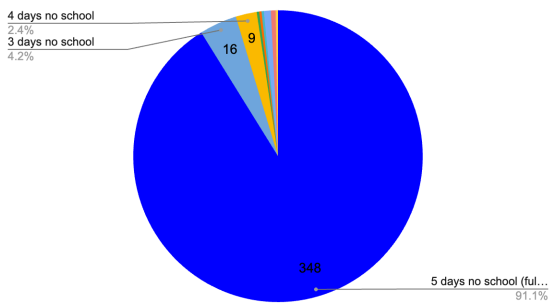

<p>Respondents:</p> <ul style="list-style-type: none"> ● All 382 ● Parents 287 ● Staff 134 ● Staff w/o Staff Parents 96 	<ul style="list-style-type: none"> ● Parents w/o Staff Parents 249 ● Elementary Only 169 ● Junior High Only 22 												
<p>Data</p>	<p>Reflection and Decision</p>												
<p>Beginning and End of School - ALL RESPONDENTS</p>  <table border="1"> <caption>Beginning and End of School - ALL RESPONDENTS</caption> <thead> <tr> <th>Preference</th> <th>Count</th> <th>Percentage</th> </tr> </thead> <tbody> <tr> <td>Start August 18, End...</td> <td>167</td> <td>43.7%</td> </tr> <tr> <td>Start August 11, End...</td> <td>95</td> <td>24.9%</td> </tr> <tr> <td>It doesn't really matter</td> <td>120</td> <td>31.4%</td> </tr> </tbody> </table>	Preference	Count	Percentage	Start August 18, End...	167	43.7%	Start August 11, End...	95	24.9%	It doesn't really matter	120	31.4%	<p>The majority of respondents who expressed a preference selected a school year beginning on August 18 and ending on May 28. With Memorial Day falling on May 31, this schedule maintains our tradition of dismissing school before Memorial Day.</p>
Preference	Count	Percentage											
Start August 18, End...	167	43.7%											
Start August 11, End...	95	24.9%											
It doesn't really matter	120	31.4%											

Thanksgiving Break - ALL RESPONDENTS

The majority of respondents preferred having a full week off for Thanksgiving Break.

Spring Break - ALL RESPONDENTS

The majority of respondents preferred having a full week off for Spring Break.