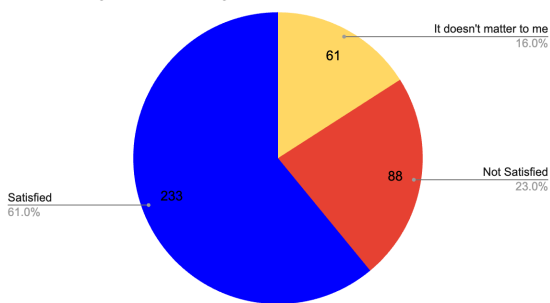

Thanksgiving Break - ALL RESPONDENTS

The majority of respondents preferred having a full week off for Thanksgiving Break.

Spring Break - ALL RESPONDENTS

The majority of respondents preferred having a full week off for Spring Break.

District Alignment - ALL RESPONDENTS

While the majority did not specifically prefer aligning Spring Break with neighboring districts, there was enough interest to continue maintaining this alignment.

Wednesday Minimum Day - ALL RESPONDENTS