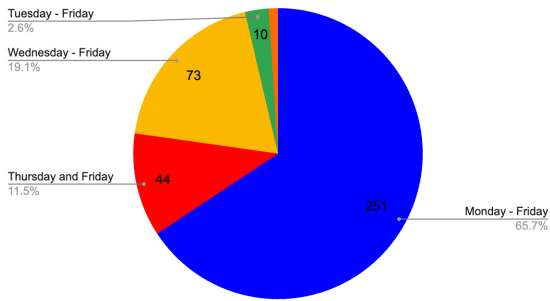

<p>Respondents:</p> <ul style="list-style-type: none"> ● All 382 ● Parents 287 ● Staff 134 ● Staff w/o Staff Parents 96 	<ul style="list-style-type: none"> ● Parents w/o Staff Parents 249 ● Elementary Only 169 ● Junior High Only 22 												
<p>Data</p>	<p>Reflection and Decision</p>												
<p>Beginning and End of School - ALL RESPONDENTS</p>  <table border="1"> <caption>Beginning and End of School - ALL RESPONDENTS</caption> <thead> <tr> <th>Preference</th> <th>Count</th> <th>Percentage</th> </tr> </thead> <tbody> <tr> <td>Start August 18, End...</td> <td>167</td> <td>43.7%</td> </tr> <tr> <td>Start August 11, End...</td> <td>95</td> <td>24.9%</td> </tr> <tr> <td>It doesn't really matter</td> <td>120</td> <td>31.4%</td> </tr> </tbody> </table>	Preference	Count	Percentage	Start August 18, End...	167	43.7%	Start August 11, End...	95	24.9%	It doesn't really matter	120	31.4%	<p>The majority of respondents who expressed a preference selected a school year beginning on August 18 and ending on May 28. With Memorial Day falling on May 31, this schedule maintains our tradition of dismissing school before Memorial Day.</p>
Preference	Count	Percentage											
Start August 18, End...	167	43.7%											
Start August 11, End...	95	24.9%											
It doesn't really matter	120	31.4%											

Thanksgiving Break - ALL RESPONDENTS

The majority of respondents preferred having a full week off for Thanksgiving Break.

Spring Break - ALL RESPONDENTS

The majority of respondents preferred having a full week off for Spring Break.

District Alignment - ALL RESPONDENTS

While the majority did not specifically prefer aligning Spring Break with neighboring districts, there was enough interest to continue maintaining this alignment.

Wednesday Minimum Day - ALL RESPONDENTS