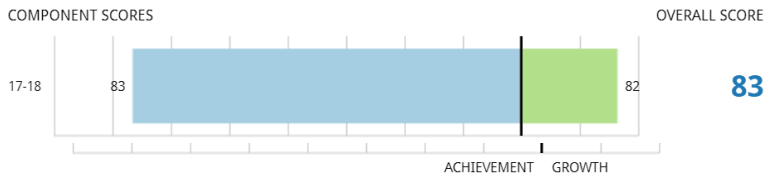

The Exploris School

Charter Schools

GRADE BREAKDOWN

Grades are based on your school's achievement score on state tests and other measures (80 percent) as well as students' academic growth (20 percent). The performance scores are converted to a 100-point scale, broken into 15-point increments, to determine a school letter grade of A, B, C, D or F. Schools showing a grade of "I" had insufficient data. Alternative schools are marked with "ALT," because their grades aren't publicly reported.

In **2017-18**, The Exploris School **met** its growth expectations. In **2016-17**, The Exploris School **did not meet** its growth expectations. In **2015-16**, this school **exceeded** its growth expectations.

PERFORMANCE BY SUBJECT

Scores are based on your school's achievement score on reading and math tests (80 percent) and students' academic growth (20 percent) in grades 3 through 8. The performance scores are converted to a 100-point scale.