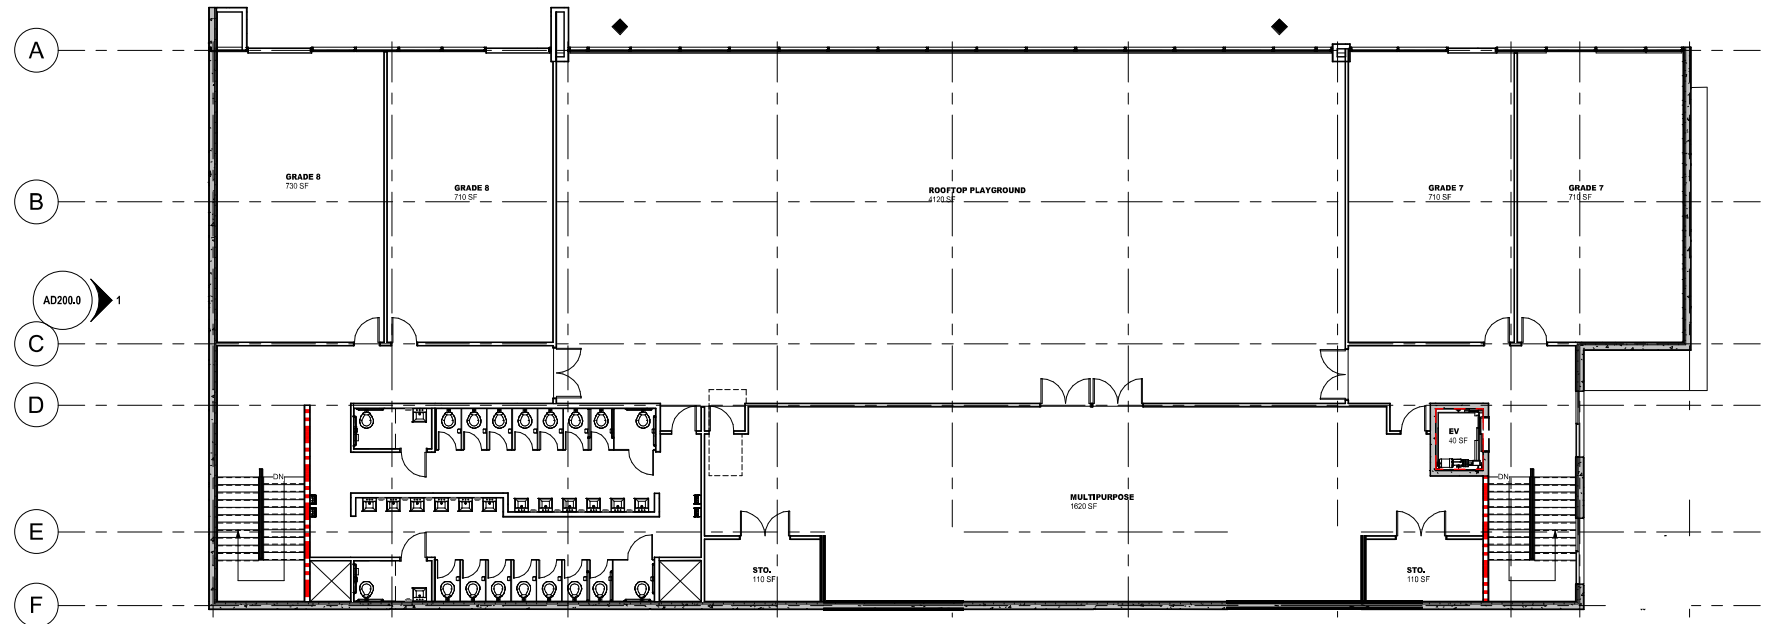

9829 Spencer Road - Suite 101
Brighton, MI 48116 810-225-2001
www.bccg.com

tate architecture pllc
kernersville, nc 27285 | 336.413.0601
www.tatearchitecture.com

Owner / Concept Review Only
Not for Permit or Construction

BC Construction Group
The Exploris School
New K-8 Program
Downtown Site
Kindley Street
Raleigh, NC

DESCRIPTION:	
Issue Date:	09.12.2022
Job Number:	2020-40A
Drawn By:	MM/JNT
Checked By:	JNT
Drawing Title:	AD100.1

AD100.1.3 - THIRD FLR -

3/32" = 1'-0"