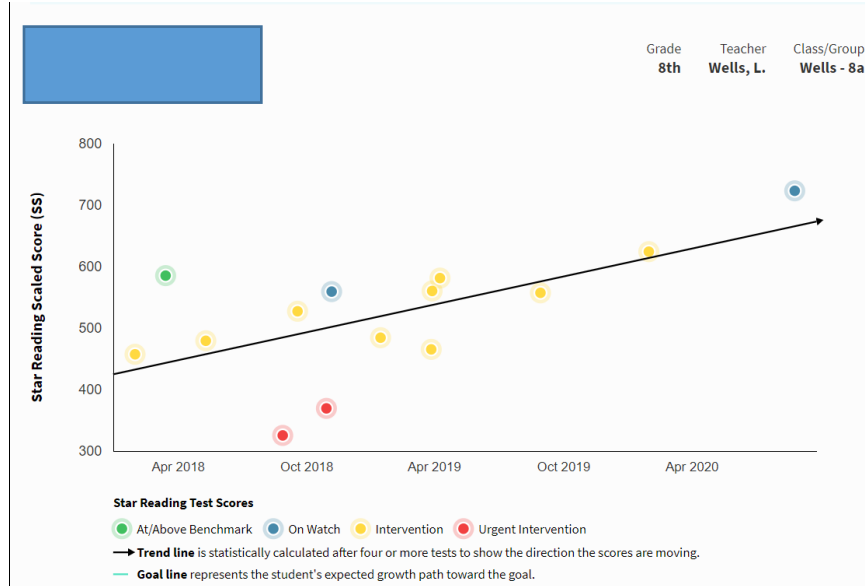

STAR DATA- 8th Grade Student

IXL DATA- 12th Grade Student