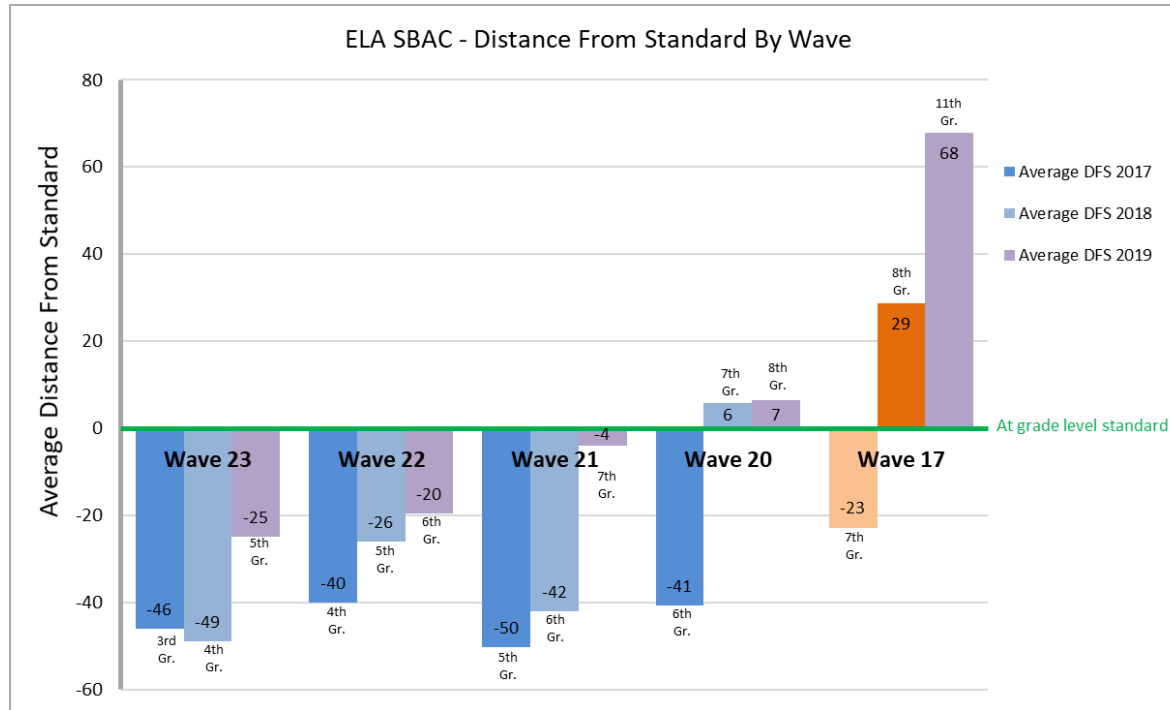

MAKING WAVES ACADEMY 2018-19 SBAC RESULTS – SCHOOL-WIDE

ELA SBAC - Performance Levels

■ Level 1: Standard Not Met ■ Level 2: Standard Nearly Met
■ Level 3: Standard Met ■ Level 4: Standard Exceeded

Math SBAC - Performance Levels

■ Level 1: Standard Not Met ■ Level 2: Standard Nearly Met
■ Level 3: Standard Met ■ Level 4: Standard Exceeded

ELA SBAC - Distance From Standard

Math SBAC - Distance From Standard

MAKING WAVES ACADEMY 2018-19 SBAC RESULTS – SCHOOL-WIDE