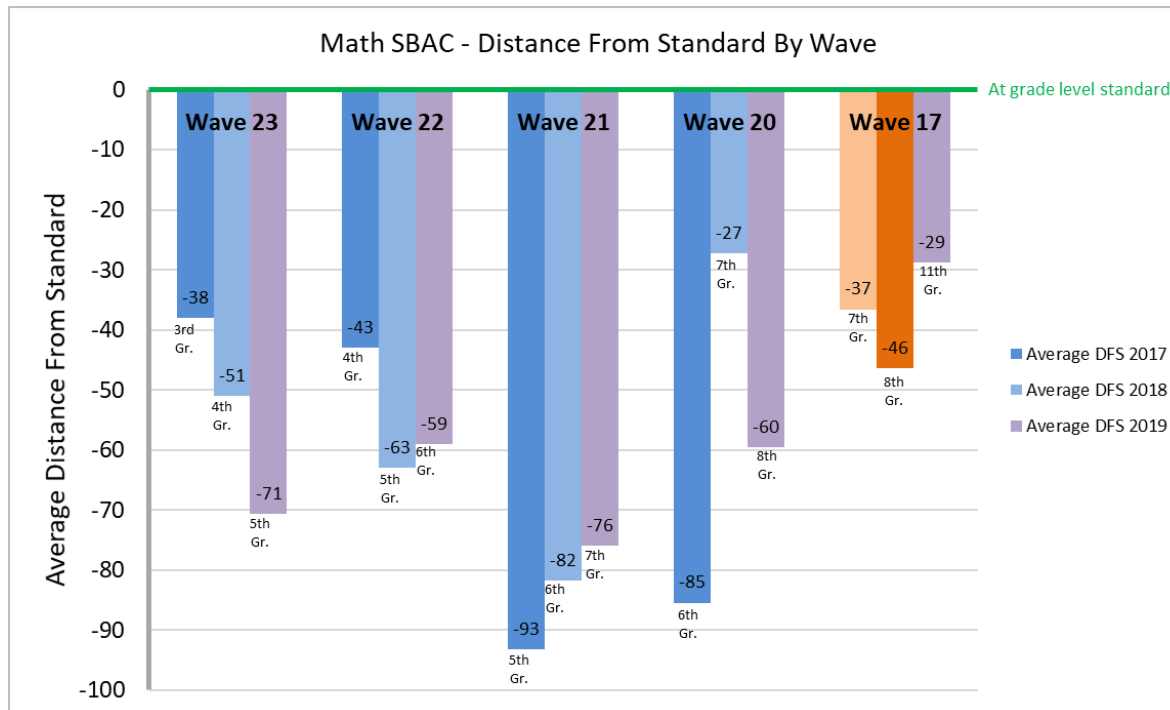

MAKING WAVES ACADEMY 2018-19 SBAC RESULTS – SCHOOL-WIDE

ELA SBAC - Performance Levels

■ Level 1: Standard Not Met ■ Level 2: Standard Nearly Met
■ Level 3: Standard Met ■ Level 4: Standard Exceeded

Math SBAC - Performance Levels

■ Level 1: Standard Not Met ■ Level 2: Standard Nearly Met
■ Level 3: Standard Met ■ Level 4: Standard Exceeded

ELA SBAC - Distance From Standard

Math SBAC - Distance From Standard

MAKING WAVES ACADEMY 2018-19 SBAC RESULTS – SCHOOL-WIDE