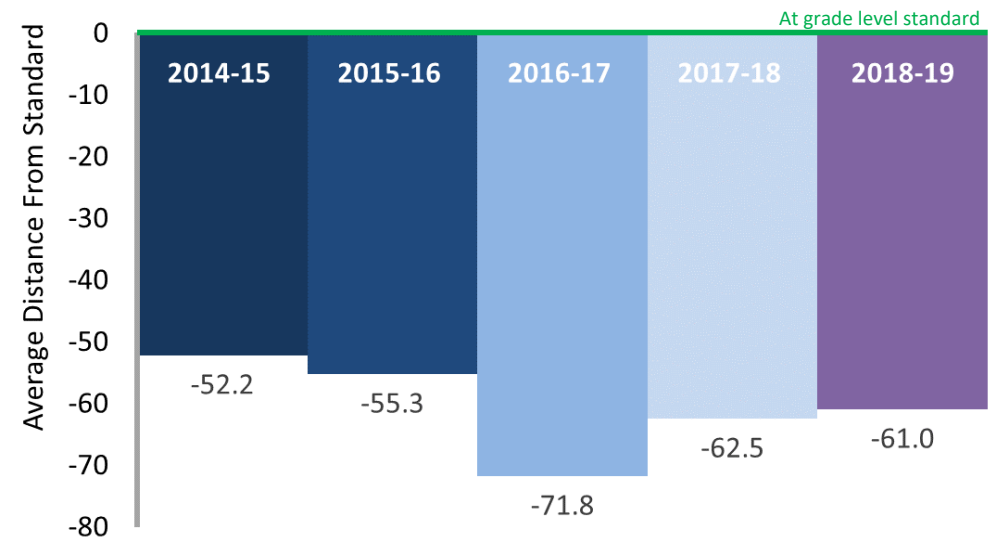

MAKING WAVES ACADEMY 2018-19 SBAC RESULTS – SCHOOL-WIDE

ELA SBAC - Performance Levels

■ Level 1: Standard Not Met ■ Level 2: Standard Nearly Met
■ Level 3: Standard Met ■ Level 4: Standard Exceeded

Math SBAC - Performance Levels

■ Level 1: Standard Not Met ■ Level 2: Standard Nearly Met
■ Level 3: Standard Met ■ Level 4: Standard Exceeded

ELA SBAC - Distance From Standard

Math SBAC - Distance From Standard

MAKING WAVES ACADEMY 2018-19 SBAC RESULTS – SCHOOL-WIDE