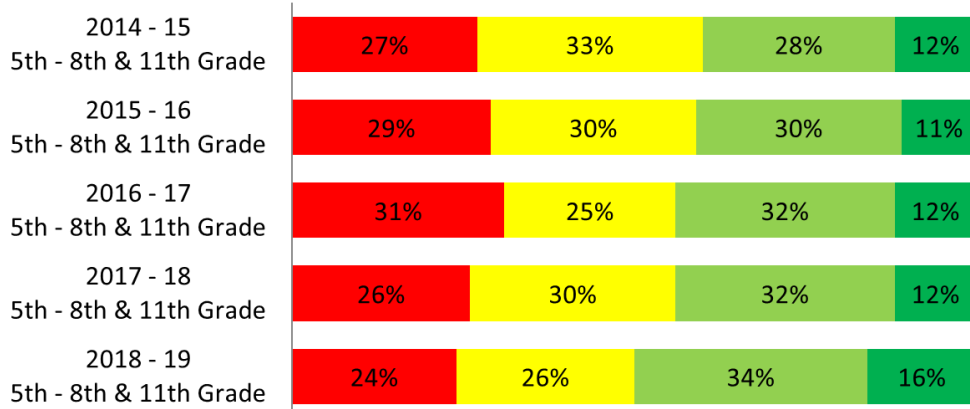

MAKING WAVES ACADEMY 2018-19 SBAC RESULTS – SCHOOL-WIDE

ELA SBAC - Performance Levels

■ Level 1: Standard Not Met ■ Level 2: Standard Nearly Met
■ Level 3: Standard Met ■ Level 4: Standard Exceeded

Math SBAC - Performance Levels

■ Level 1: Standard Not Met ■ Level 2: Standard Nearly Met
■ Level 3: Standard Met ■ Level 4: Standard Exceeded

ELA SBAC - Distance From Standard

Math SBAC - Distance From Standard

MAKING WAVES ACADEMY 2018-19 SBAC RESULTS – SCHOOL-WIDE