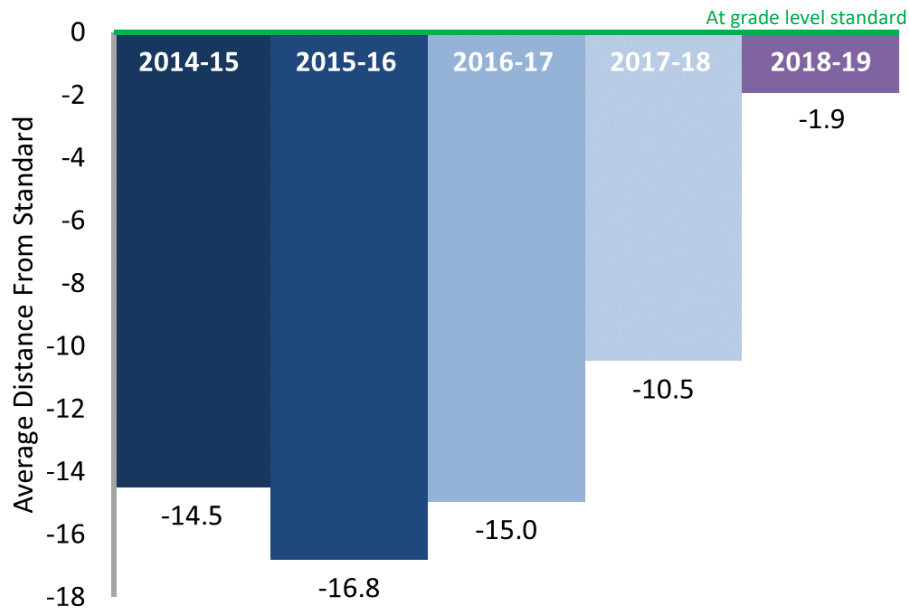

MAKING WAVES ACADEMY 2018-19 SBAC RESULTS – SCHOOL-WIDE

ELA SBAC - Performance Levels

■ Level 1: Standard Not Met ■ Level 2: Standard Nearly Met
■ Level 3: Standard Met ■ Level 4: Standard Exceeded

Math SBAC - Performance Levels

■ Level 1: Standard Not Met ■ Level 2: Standard Nearly Met
■ Level 3: Standard Met ■ Level 4: Standard Exceeded

ELA SBAC - Distance From Standard

Math SBAC - Distance From Standard

MAKING WAVES ACADEMY 2018-19 SBAC RESULTS – SCHOOL-WIDE