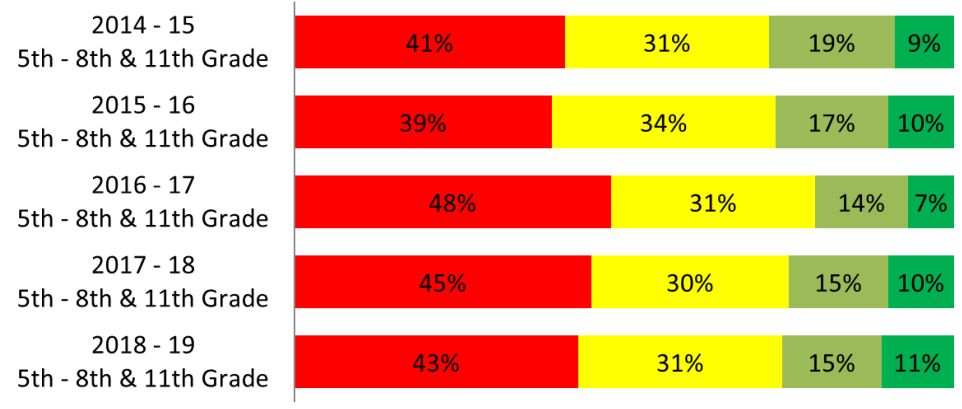

MAKING WAVES ACADEMY 2018-19 SBAC RESULTS – SCHOOL-WIDE

ELA SBAC - Performance Levels

■ Level 1: Standard Not Met ■ Level 2: Standard Nearly Met
■ Level 3: Standard Met ■ Level 4: Standard Exceeded

Math SBAC - Performance Levels

■ Level 1: Standard Not Met ■ Level 2: Standard Nearly Met
■ Level 3: Standard Met ■ Level 4: Standard Exceeded

ELA SBAC - Distance From Standard

Math SBAC - Distance From Standard

MAKING WAVES ACADEMY 2018-19 SBAC RESULTS – SCHOOL-WIDE