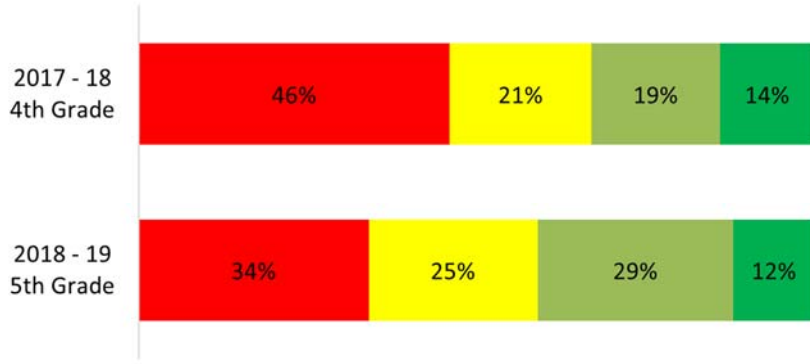

# 5TH GRADE 2018-19 SBAC RESULTS – WAVE 23

ELA SBAC - Performance Levels

■ Level 1: Standard Not Met    ■ Level 2: Standard Nearly Met  
■ Level 3: Standard Met        ■ Level 4: Standard Exceeded

Math SBAC - Performance Levels

■ Level 1: Standard Not Met    ■ Level 2: Standard Nearly Met  
■ Level 3: Standard Met        ■ Level 4: Standard Exceeded