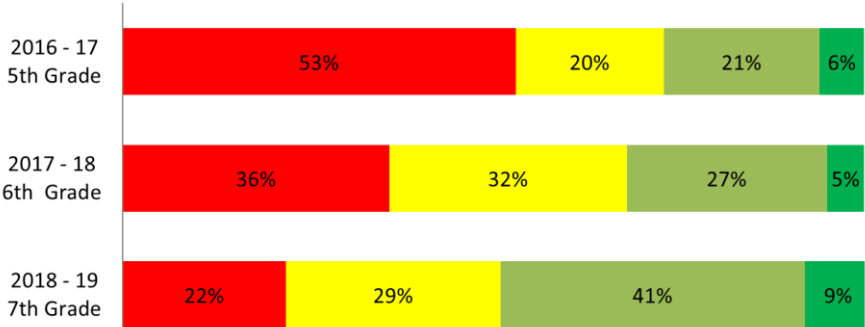

■ Level 1: Standard Not Met    ■ Level 2: Standard Nearly Met  
■ Level 3: Standard Met        ■ Level 4: Standard Exceeded

ELA SBAC  
Distance From Standard

Math SBAC  
Distance From Standard

# 7TH GRADE 2018-19 SBAC RESULTS – WAVE 21

ELA SBAC - Performance Levels

■ Level 1: Standard Not Met    ■ Level 2: Standard Nearly Met  
■ Level 3: Standard Met        ■ Level 4: Standard Exceeded

Math SBAC - Performance Levels