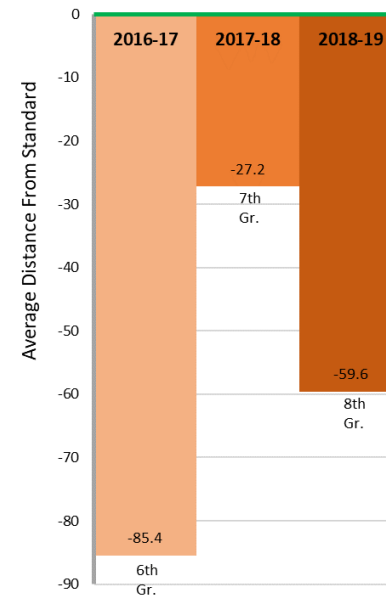

# 8TH GRADE 2018-19 SBAC RESULTS – WAVE 20

ELA SBAC - Performance Levels

Math SBAC - Performance Levels

ELA SBAC  
Distance From Standard

Math SBAC  
Distance From Standard

# 11TH GRADE 2018-19 SBAC RESULTS – WAVE 17

ELA SBAC - Performance Levels

Math SBAC - Performance Levels

ELA SBAC  
Distance From Standard

Math SBAC  
Distance From Standard