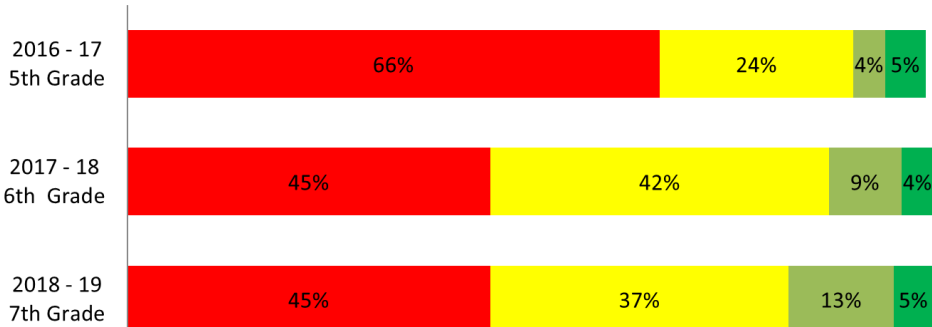

■ Level 1: Standard Not Met    ■ Level 2: Standard Nearly Met  
■ Level 3: Standard Met        ■ Level 4: Standard Exceeded

ELA SBAC  
Distance From Standard

Math SBAC  
Distance From Standard

# 7TH GRADE 2018-19 SBAC RESULTS – WAVE 21

ELA SBAC - Performance Levels

■ Level 1: Standard Not Met    ■ Level 2: Standard Nearly Met  
■ Level 3: Standard Met        ■ Level 4: Standard Exceeded

Math SBAC - Performance Levels