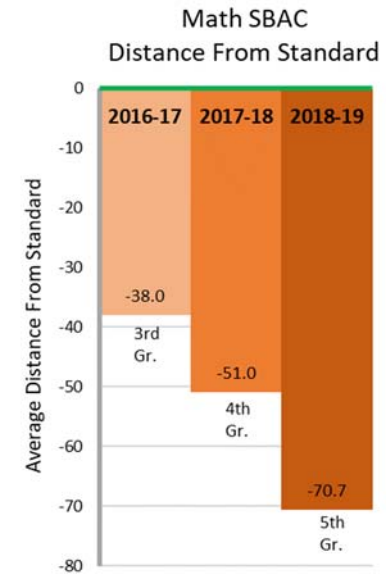

5TH GRADE 2018-19 SBAC RESULTS – WAVE 23

■ Level 1: Standard Not Met   ■ Level 2: Standard Nearly Met
■ Level 3: Standard Met   ■ Level 4: Standard Exceeded

■ Level 1: Standard Not Met   ■ Level 2: Standard Nearly Met
■ Level 3: Standard Met   ■ Level 4: Standard Exceeded