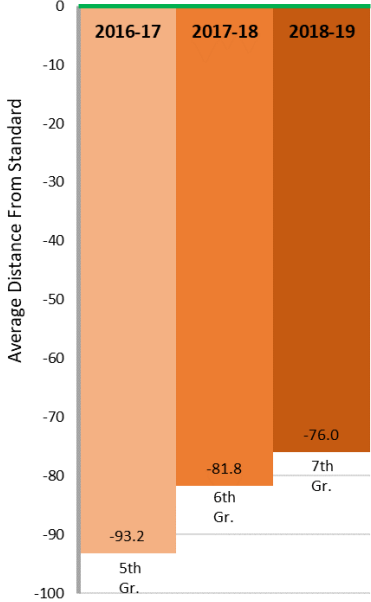

■ Level 1: Standard Not Met    ■ Level 2: Standard Nearly Met  
■ Level 3: Standard Met        ■ Level 4: Standard Exceeded

ELA SBAC  
Distance From Standard

Math SBAC  
Distance From Standard

# 7TH GRADE 2018-19 SBAC RESULTS – WAVE 21

ELA SBAC - Performance Levels

■ Level 1: Standard Not Met    ■ Level 2: Standard Nearly Met  
■ Level 3: Standard Met        ■ Level 4: Standard Exceeded

Math SBAC - Performance Levels