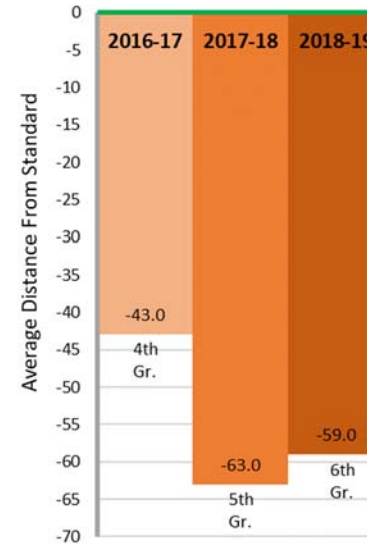

■ Level 1: Standard Not Met    ■ Level 2: Standard Nearly Met  
■ Level 3: Standard Met        ■ Level 4: Standard Exceeded

# 6TH GRADE 2018-19 SBAC RESULTS – WAVE 22

ELA SBAC - Performance Levels

■ Level 1: Standard Not Met    ■ Level 2: Standard Nearly Met  
■ Level 3: Standard Met        ■ Level 4: Standard Exceeded

Math SBAC - Performance Levels

■ Level 1: Standard Not Met    ■ Level 2: Standard Nearly Met  
■ Level 3: Standard Met        ■ Level 4: Standard Exceeded

ELA SBAC  
Distance From Standard

Math SBAC  
Distance From Standard