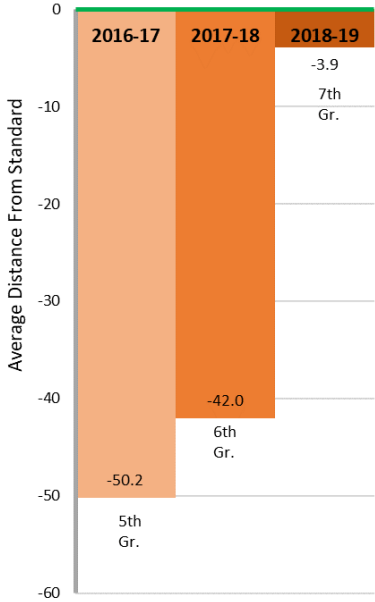

# 7TH GRADE 2018-19 SBAC RESULTS – WAVE 21

ELA SBAC - Performance Levels

■ Level 1: Standard Not Met    ■ Level 2: Standard Nearly Met  
■ Level 3: Standard Met        ■ Level 4: Standard Exceeded

Math SBAC - Performance Levels

■ Level 1: Standard Not Met    ■ Level 2: Standard Nearly Met  
■ Level 3: Standard Met        ■ Level 4: Standard Exceeded

ELA SBAC  
Distance From Standard

Math SBAC  
Distance From Standard