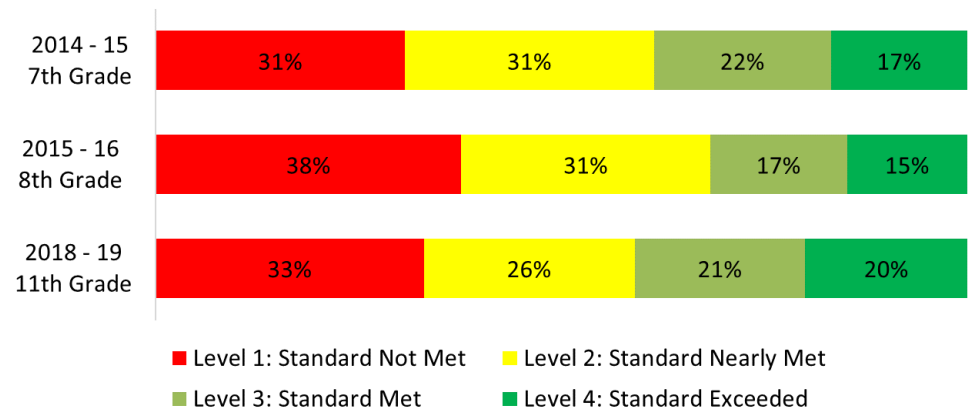

# 8TH GRADE 2018-19 SBAC RESULTS – WAVE 20

ELA SBAC - Performance Levels

Math SBAC - Performance Levels

ELA SBAC  
Distance From Standard

Math SBAC  
Distance From Standard

# 11TH GRADE 2018-19 SBAC RESULTS – WAVE 17

ELA SBAC - Performance Levels

Math SBAC - Performance Levels

ELA SBAC  
Distance From Standard

Math SBAC  
Distance From Standard