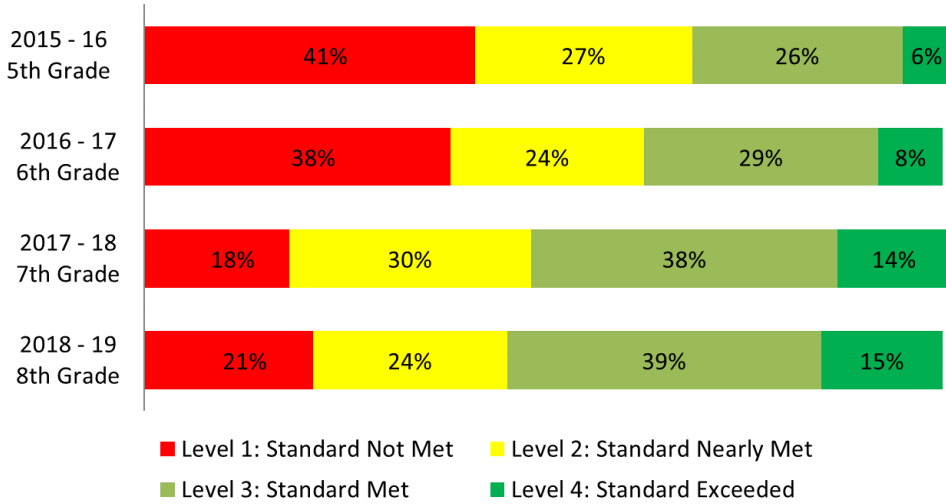

# 7TH GRADE 2018-19 SBAC RESULTS – WAVE 21

ELA SBAC - Performance Levels

■ Level 1: Standard Not Met    ■ Level 2: Standard Nearly Met  
■ Level 3: Standard Met        ■ Level 4: Standard Exceeded

Math SBAC - Performance Levels

■ Level 1: Standard Not Met    ■ Level 2: Standard Nearly Met  
■ Level 3: Standard Met        ■ Level 4: Standard Exceeded

ELA SBAC  
Distance From Standard

Math SBAC  
Distance From Standard

# 8TH GRADE 2018-19 SBAC RESULTS – WAVE 20

ELA SBAC - Performance Levels

Math SBAC - Performance Levels

ELA SBAC  
Distance From Standard

Math SBAC  
Distance From Standard