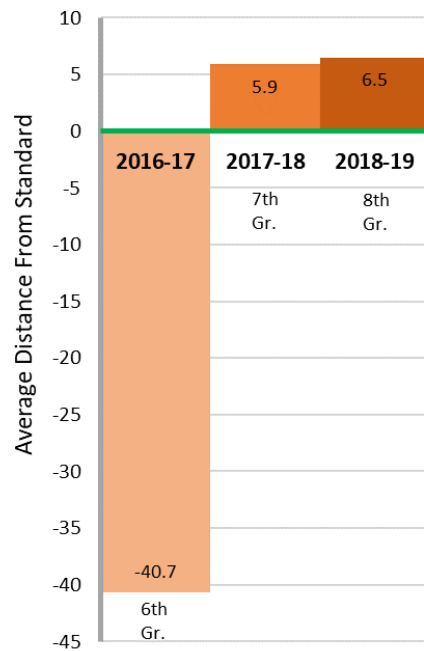

# 8TH GRADE 2018-19 SBAC RESULTS – WAVE 20

ELA SBAC - Performance Levels

Math SBAC - Performance Levels

ELA SBAC  
Distance From Standard

Math SBAC  
Distance From Standard

# 11TH GRADE 2018-19 SBAC RESULTS – WAVE 17

ELA SBAC - Performance Levels

Math SBAC - Performance Levels

ELA SBAC  
Distance From Standard

Math SBAC  
Distance From Standard