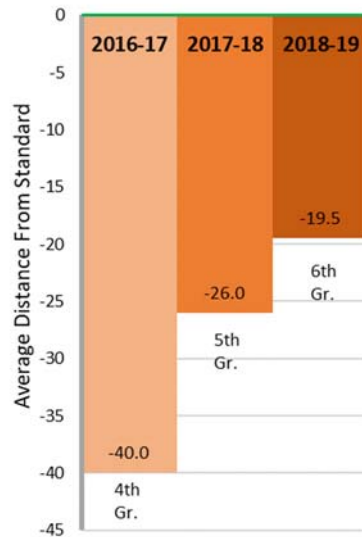

■ Level 1: Standard Not Met    ■ Level 2: Standard Nearly Met  
■ Level 3: Standard Met        ■ Level 4: Standard Exceeded

# 6TH GRADE 2018-19 SBAC RESULTS – WAVE 22

ELA SBAC - Performance Levels

■ Level 1: Standard Not Met    ■ Level 2: Standard Nearly Met  
■ Level 3: Standard Met        ■ Level 4: Standard Exceeded

Math SBAC - Performance Levels

■ Level 1: Standard Not Met    ■ Level 2: Standard Nearly Met  
■ Level 3: Standard Met        ■ Level 4: Standard Exceeded

ELA SBAC  
Distance From Standard

Math SBAC  
Distance From Standard