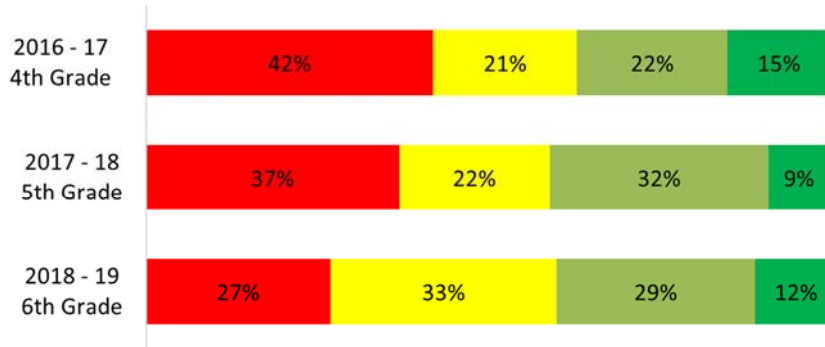

6TH GRADE 2018-19 SBAC RESULTS – WAVE 22

ELA SBAC - Performance Levels