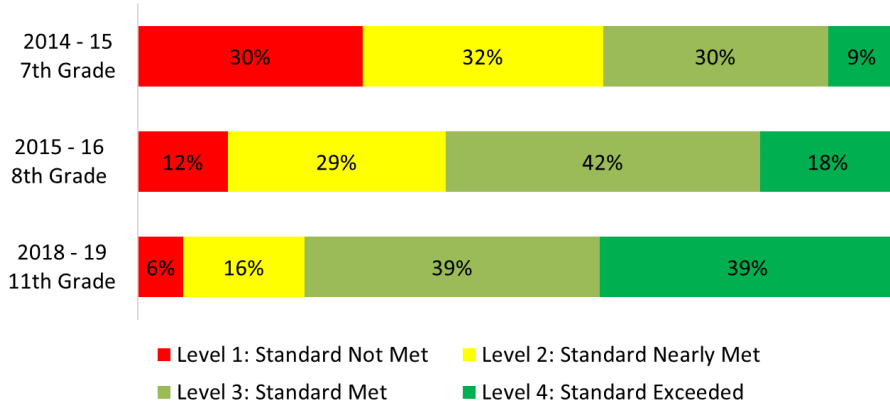

■ Level 1: Standard Not Met    ■ Level 2: Standard Nearly Met  
■ Level 3: Standard Met        ■ Level 4: Standard Exceeded

ELA SBAC  
Distance From Standard

Math SBAC  
Distance From Standard

# 8TH GRADE 2018-19 SBAC RESULTS – WAVE 20

ELA SBAC - Performance Levels

Math SBAC - Performance Levels

ELA SBAC  
Distance From Standard

Math SBAC  
Distance From Standard

# 11TH GRADE 2018-19 SBAC RESULTS – WAVE 17

ELA SBAC - Performance Levels

Math SBAC - Performance Levels

ELA SBAC  
Distance From Standard

Math SBAC  
Distance From Standard