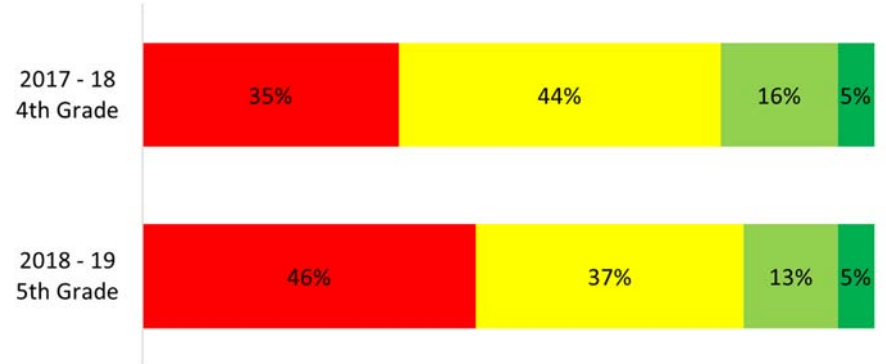

# 5TH GRADE 2018-19 SBAC RESULTS – WAVE 23

ELA SBAC - Performance Levels

■ Level 1: Standard Not Met    ■ Level 2: Standard Nearly Met  
■ Level 3: Standard Met        ■ Level 4: Standard Exceeded

Math SBAC - Performance Levels

■ Level 1: Standard Not Met    ■ Level 2: Standard Nearly Met  
■ Level 3: Standard Met        ■ Level 4: Standard Exceeded