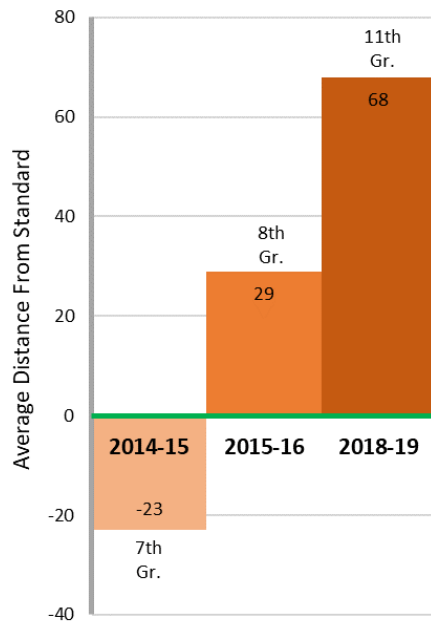

# 8TH GRADE 2018-19 SBAC RESULTS – WAVE 20

ELA SBAC - Performance Levels

Math SBAC - Performance Levels

ELA SBAC  
Distance From Standard

Math SBAC  
Distance From Standard

# 11TH GRADE 2018-19 SBAC RESULTS – WAVE 17

ELA SBAC - Performance Levels

Math SBAC - Performance Levels

ELA SBAC  
Distance From Standard

Math SBAC  
Distance From Standard