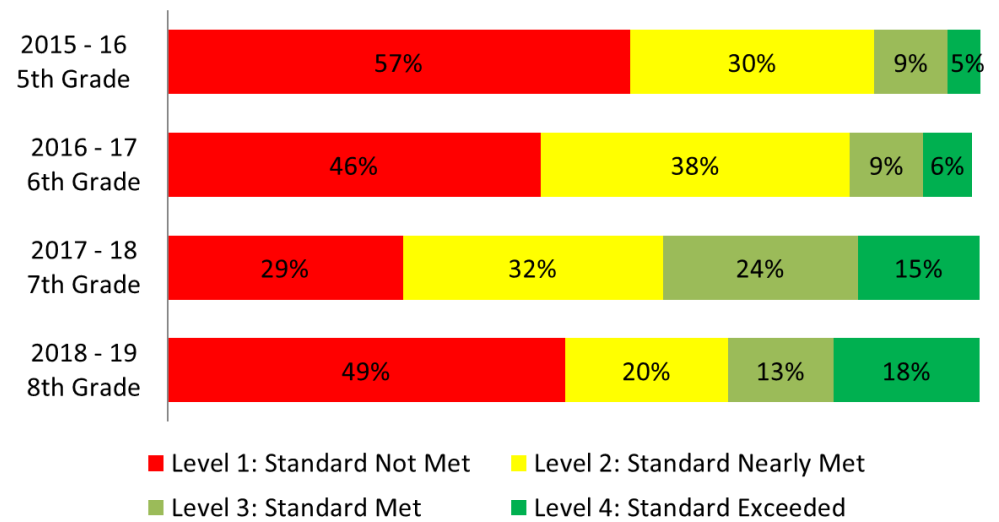

# 7TH GRADE 2018-19 SBAC RESULTS – WAVE 21

ELA SBAC - Performance Levels

■ Level 1: Standard Not Met    ■ Level 2: Standard Nearly Met  
■ Level 3: Standard Met        ■ Level 4: Standard Exceeded

Math SBAC - Performance Levels

■ Level 1: Standard Not Met    ■ Level 2: Standard Nearly Met  
■ Level 3: Standard Met        ■ Level 4: Standard Exceeded

ELA SBAC  
Distance From Standard

Math SBAC  
Distance From Standard

# 8TH GRADE 2018-19 SBAC RESULTS – WAVE 20

ELA SBAC - Performance Levels

Math SBAC - Performance Levels

ELA SBAC  
Distance From Standard

Math SBAC  
Distance From Standard