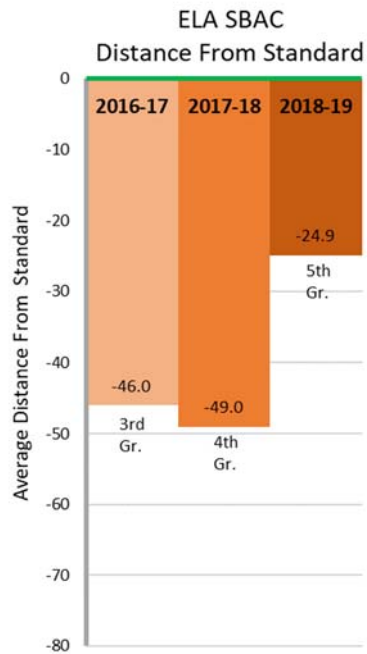

# 5TH GRADE 2018-19 SBAC RESULTS – WAVE 23

ELA SBAC - Performance Levels

■ Level 1: Standard Not Met    ■ Level 2: Standard Nearly Met  
■ Level 3: Standard Met        ■ Level 4: Standard Exceeded

Math SBAC - Performance Levels

■ Level 1: Standard Not Met    ■ Level 2: Standard Nearly Met  
■ Level 3: Standard Met        ■ Level 4: Standard Exceeded