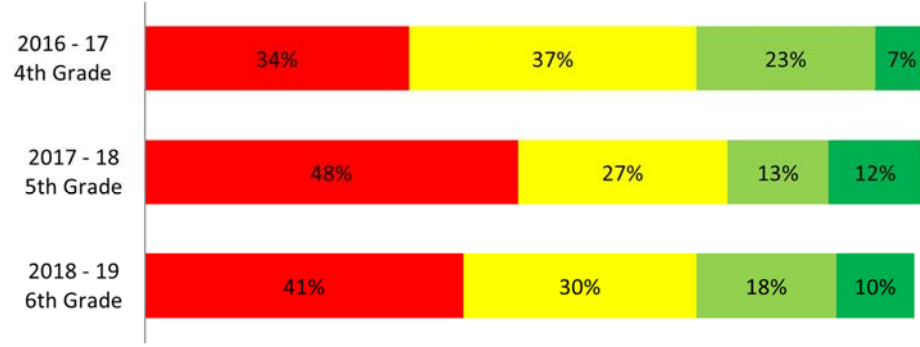

■ Level 1: Standard Not Met    ■ Level 2: Standard Nearly Met  
■ Level 3: Standard Met        ■ Level 4: Standard Exceeded

# 6TH GRADE 2018-19 SBAC RESULTS – WAVE 22

ELA SBAC - Performance Levels

■ Level 1: Standard Not Met    ■ Level 2: Standard Nearly Met  
■ Level 3: Standard Met        ■ Level 4: Standard Exceeded

Math SBAC - Performance Levels