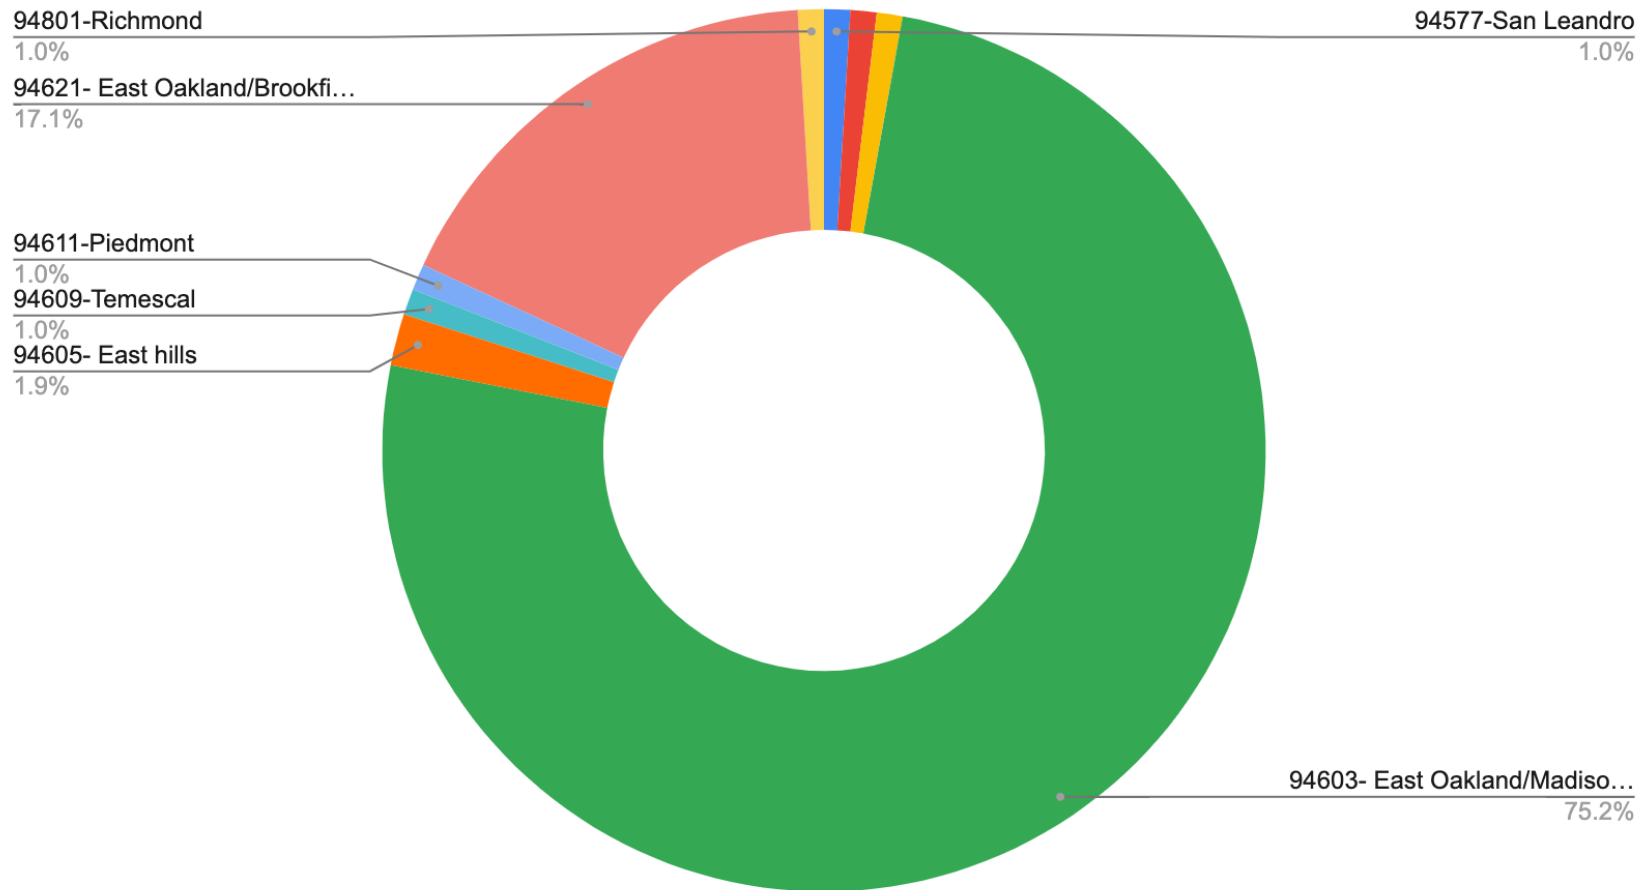

Lodestar Zip Code Offer Data