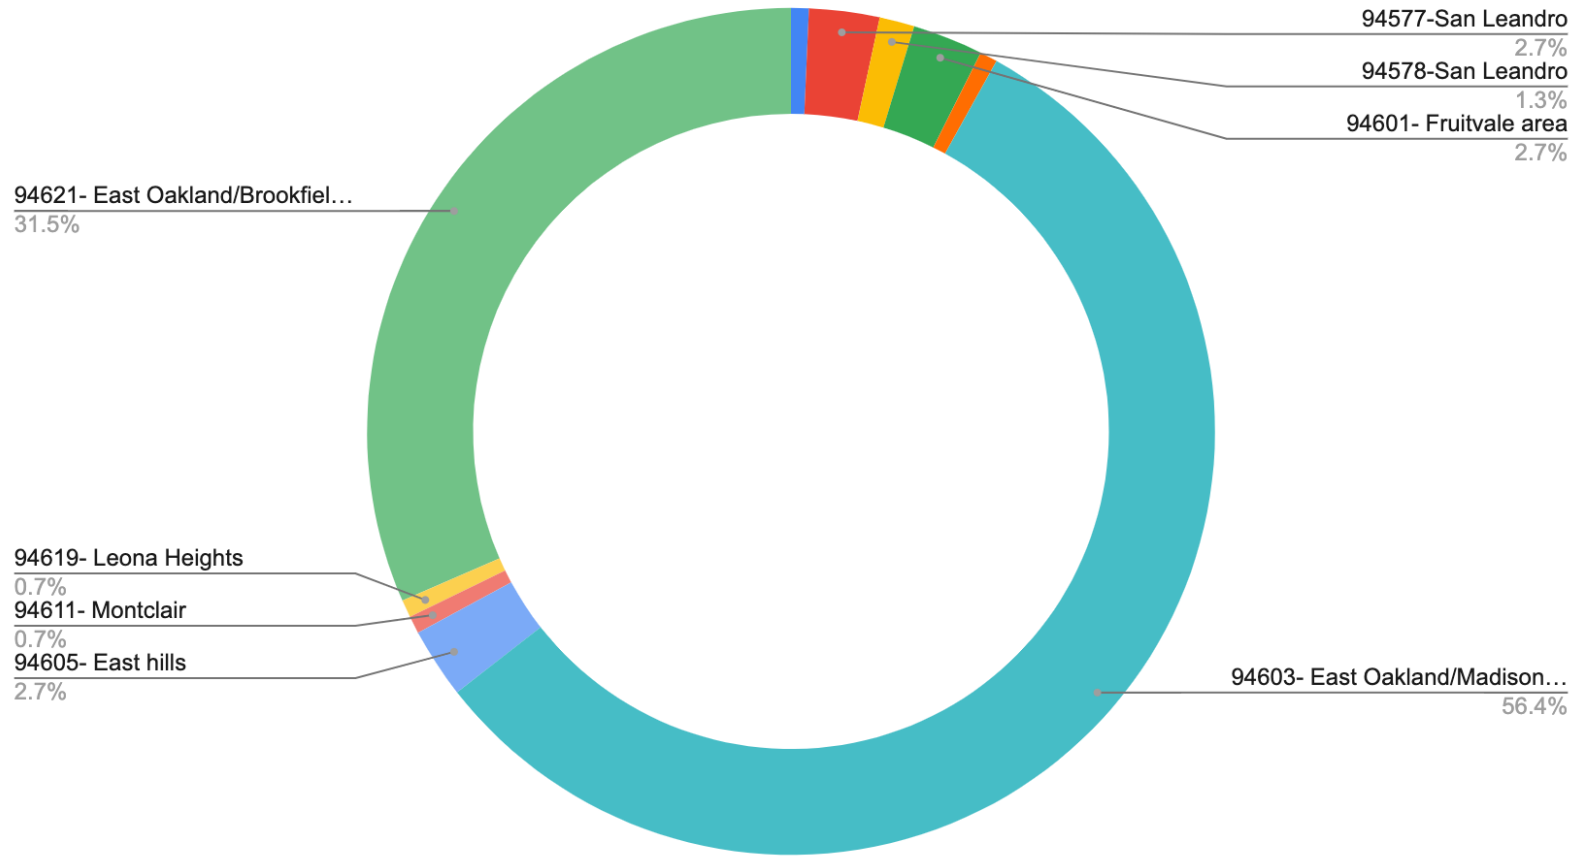

Lighthouse Zip code Offer Data