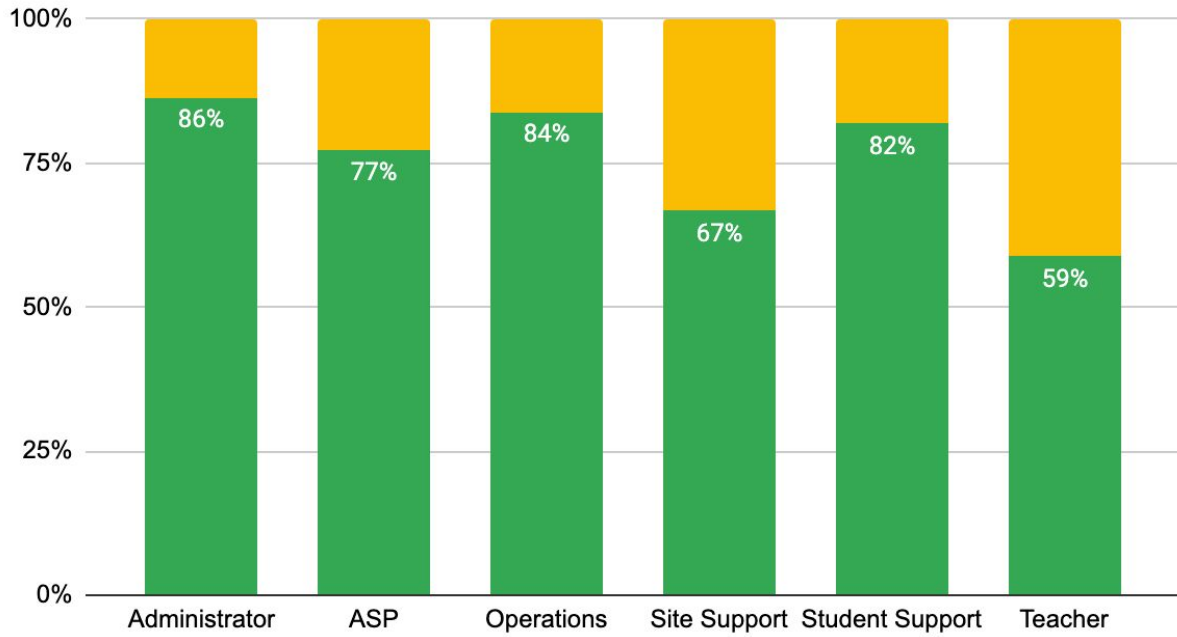

LCPS Staff Retention Analysis: 2019-20 to 2020-21

LCPS OKR: Retain 85% of staff annually

LCPS Retention by Site 2017-2020

LCPS Turnover/Retention by Program 2019-20 to 2020-21

LCPS Retention/Turnover by Role 2019-20 to 2020-21