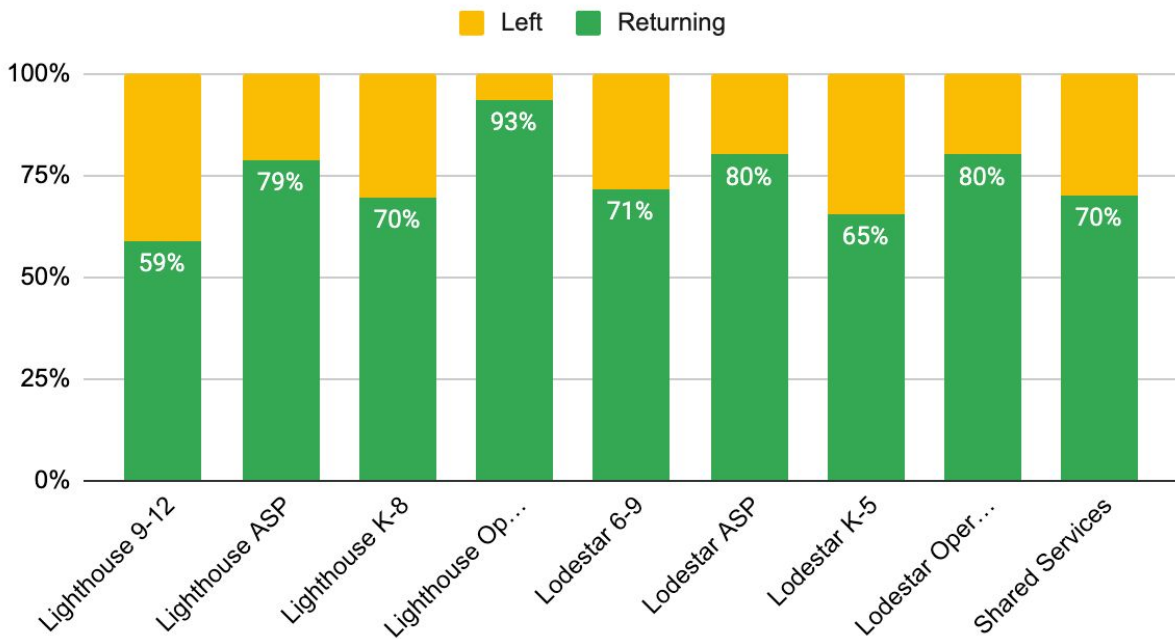

LCPS Staff Retention Analysis: 2019-20 to 2020-21

LCPS OKR: Retain 85% of staff annually

LCPS Retention by Site 2017-2020

LCPS Turnover/Retention by Program 2019-20 to 2020-21

LCPS Retention/Turnover by Role 2019-20 to 2020-21

LCPS Teacher Retention Year Over Year