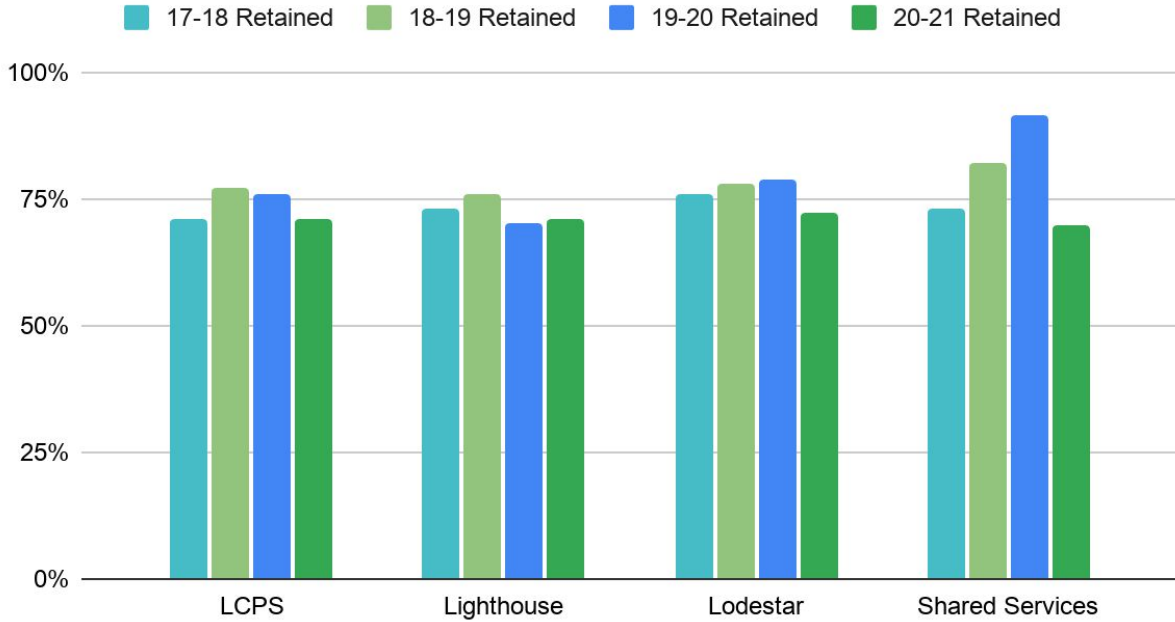

LCPS Staff Retention Analysis: 2019-20 to 2020-21

LCPS OKR: Retain 85% of staff annually

LCPS Retention by Site 2017-2020

LCPS Turnover/Retention by Program 2019-20 to 2020-21

LCPS Retention/Turnover by Role 2019-20 to 2020-21

LCPS Teacher Retention Year Over Year