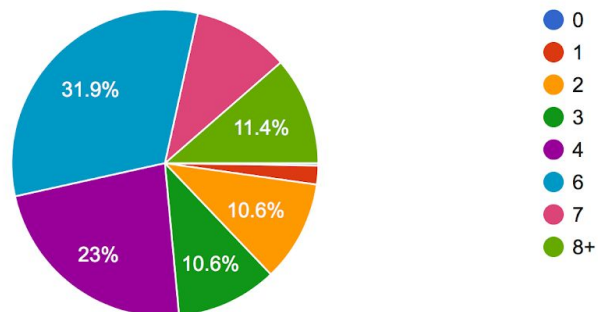

Questions (in order) that pertain to the chart above:

I have access to three meals a day.

I have access to reliable internet service to complete my online work.

I feel supported by at least one adult from Pali during the transition to online learning.

I am able to stay focused doing schoolwork from home.

I feel like I can learn new material working from home on an online platform

I know how to contact an administrator regarding concerns I have at this time

On average each day, how many hours do you dedicate to school?

404 responses