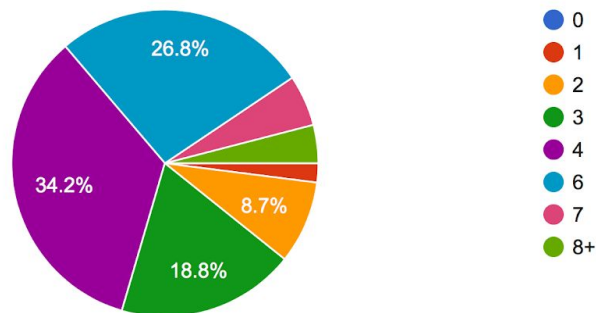

Questions (in order) that pertain to the chart above:

I have access to three meals a day.

I have access to reliable internet service to complete my online work.

I feel supported by at least one adult from Pali during the transition to online learning.

I am able to stay focused doing schoolwork from home.

I feel like I can learn new material working from home on an online platform

I know how to contact an administrator regarding concerns I have at this time

On average each day, how many hours do you dedicate to school?

149 responses