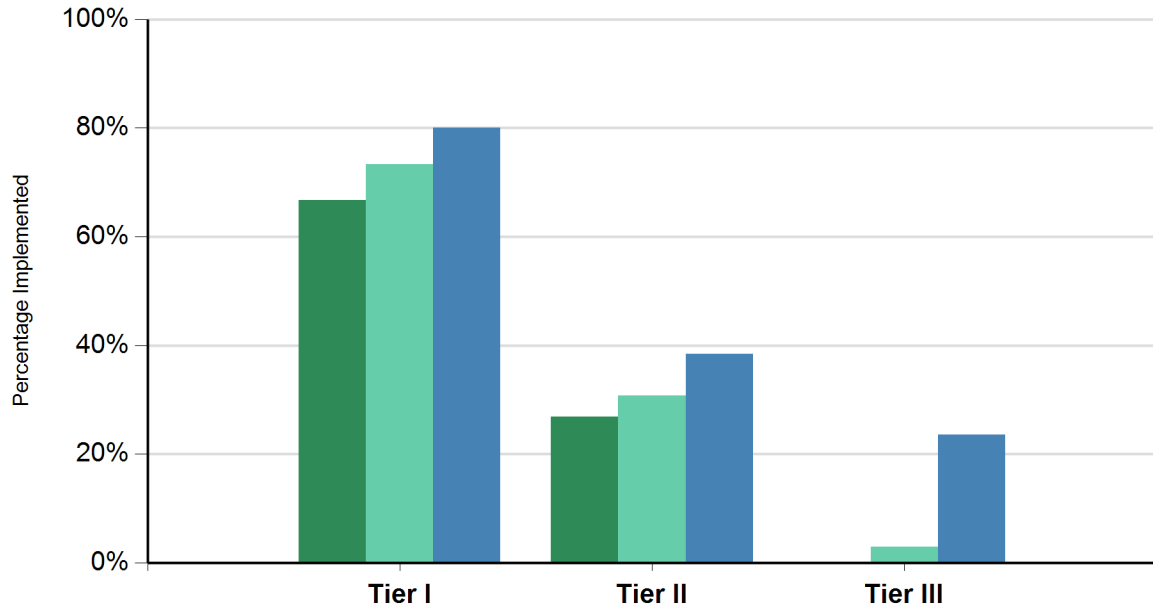

Bert Corona Charter
Pacoima, California

School-Wide PBIS (SWPBIS) Tiered Fidelity Inventory
Bert Corona Charter
10/13/2017 - 5/17/2018

Date Completed	Tier I	Tier II	Tier III
10/13/2017	67%	27%	0%
1/18/2018	73%	31%	3%
5/17/2018	80%	38%	24%