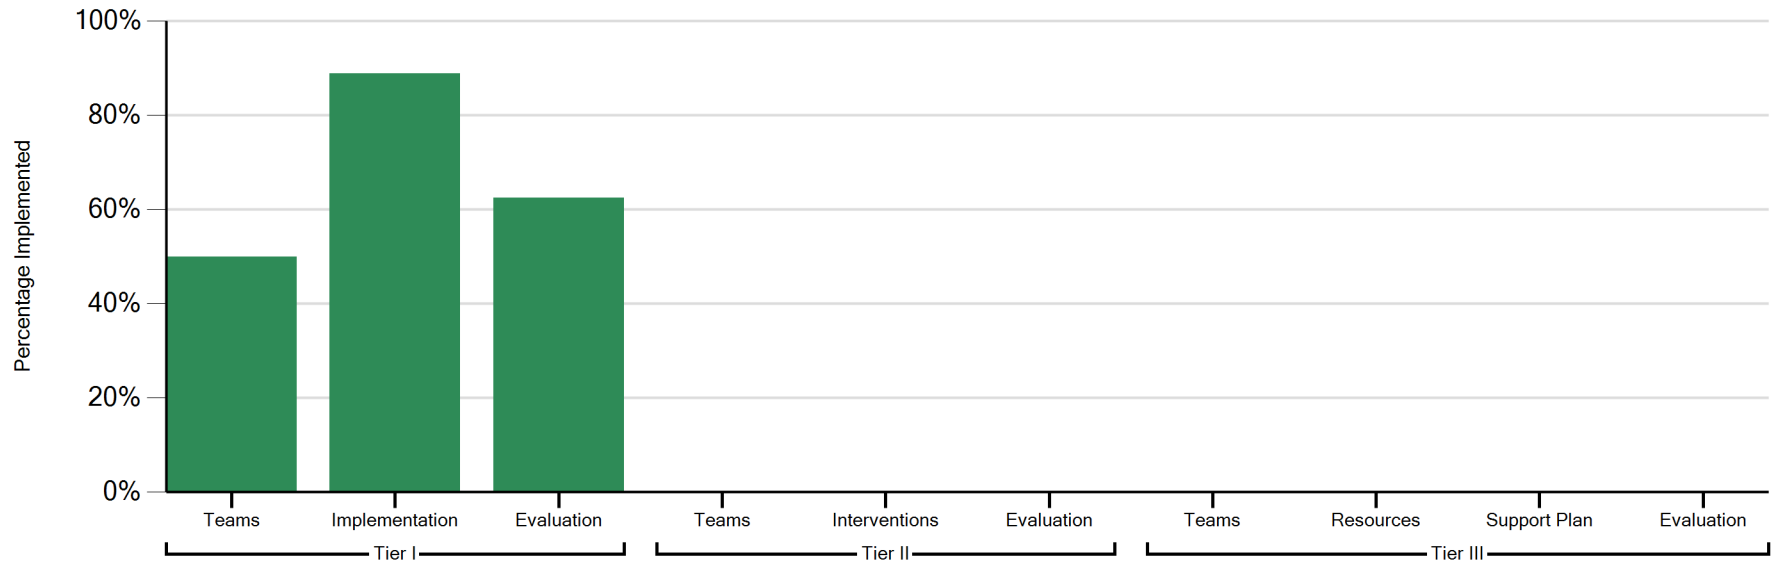

School-Wide PBIS (SWPBIS) Tiered Fidelity Inventory
Bert Corona Charter
9/21/2015

■ 9/21/2015

Date Completed	Tier I			Tier II			Tier III			
	Teams	Implementation	Evaluation	Teams	Interventions	Evaluation	Teams	Resources	Support Plan	Evaluation
9/21/2015	50%	89%	62%	0%	0%	0%	0%	0%	0%	0%