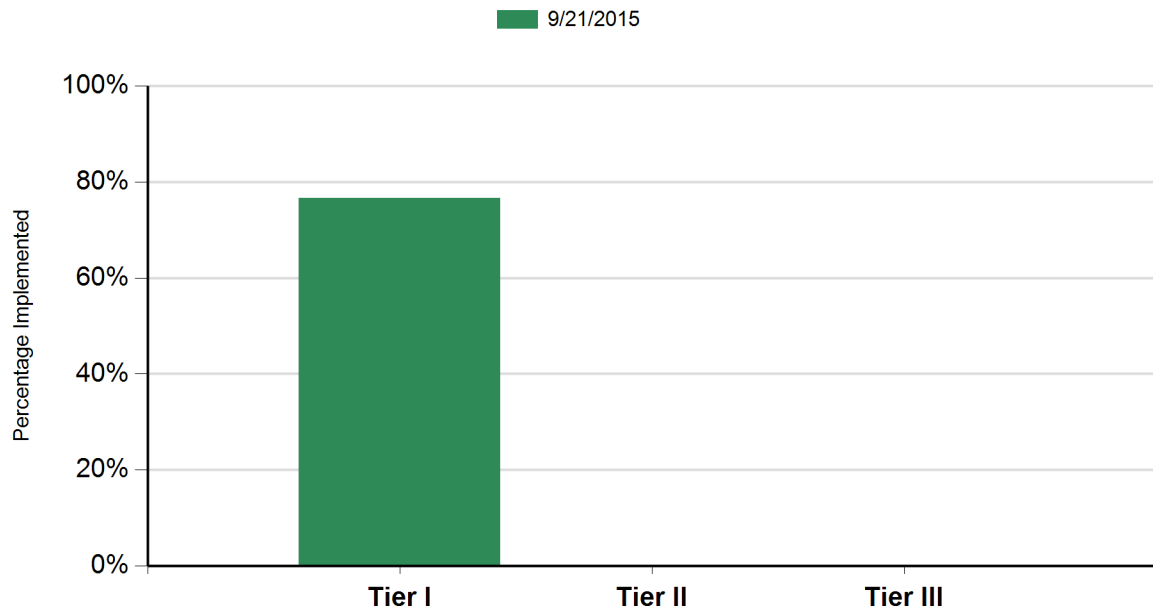

Bert Corona Charter
Pacoima, California

School-Wide PBIS (SWPBIS) Tiered Fidelity Inventory
Bert Corona Charter
9/21/2015

Date Completed	Tier I	Tier II	Tier III
9/21/2015	77%	0%	0%