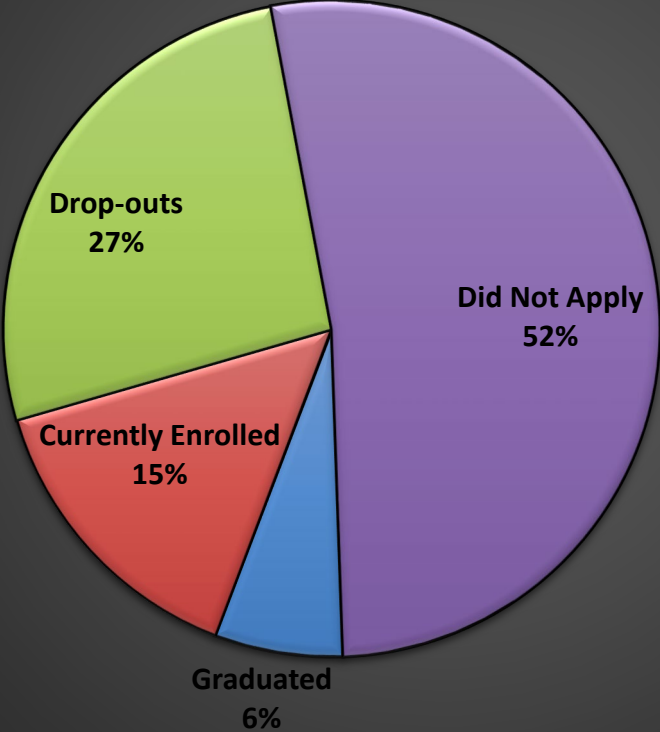

2016 School X Comparison

332 Total Graduates

- Graduated
- Currently Enrolled
- Drop-outs
- Did Not Apply