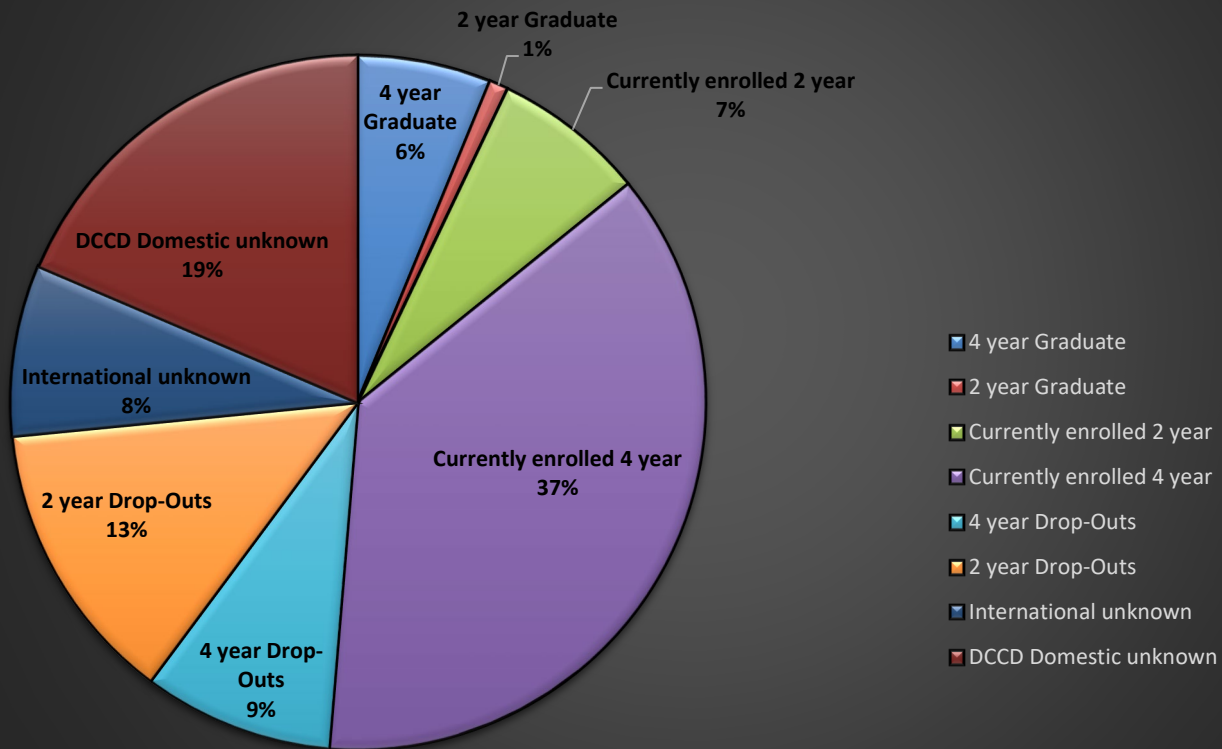

2017 Graduates

Total Graduated 113

Graduate Degree Type:

Masters- 0

Bachelors- 7