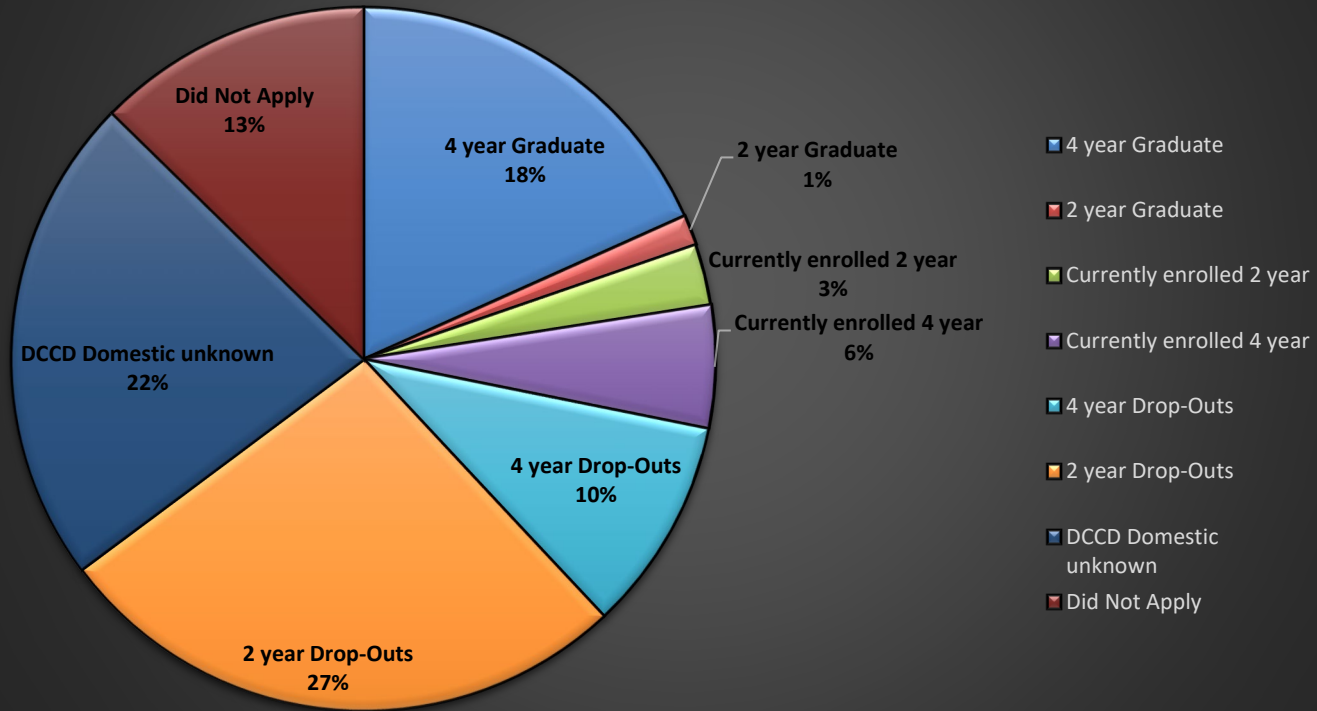

# 2016 Graduates

Total Graduated 58

## Graduate Degree Type:

Masters- 2

Bachelors- 11