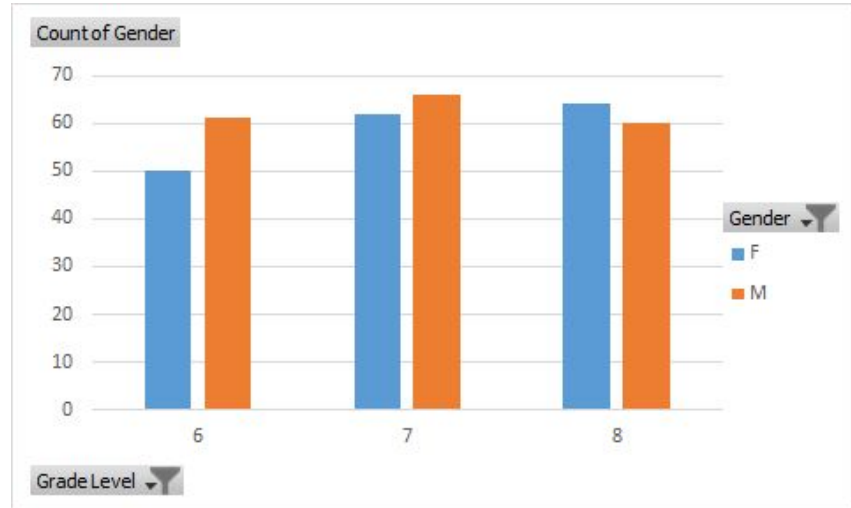

Demographics- Gender

Lower School

- 6th Grade:
  - Male: 55% Female: 45%
- 7th Grade:
  - Male: 52% Female: 48%
- 8th Grade:
  - Male: 48% Female: 52%