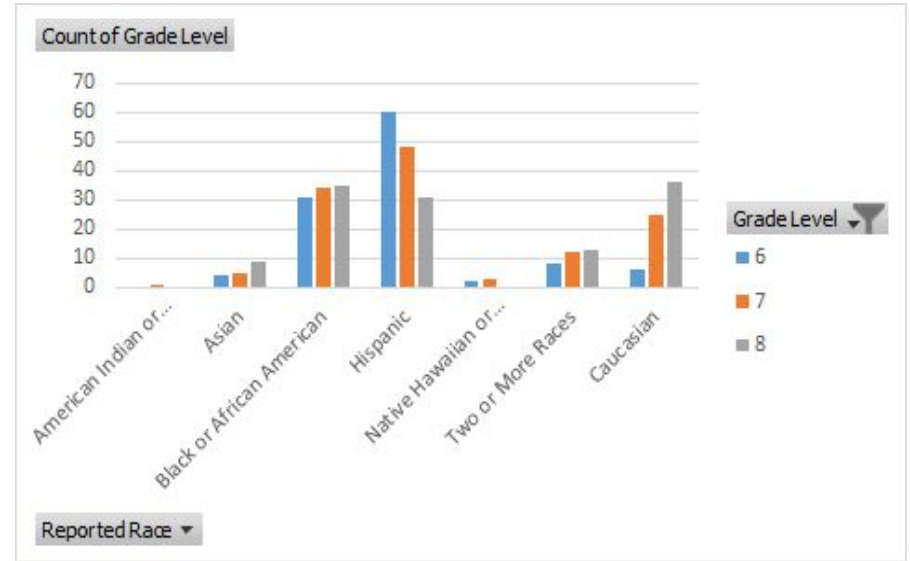

Demographics- Reported Race

Lower School

- American Indian or Alaska Native >1%
- Asian 5%
- Black or African American 28%
- Hispanic or Latinx 38%
- Native Hawaiian or Other Pacific Islander 1%
- Two or More Races 9%
- Caucasian 18%