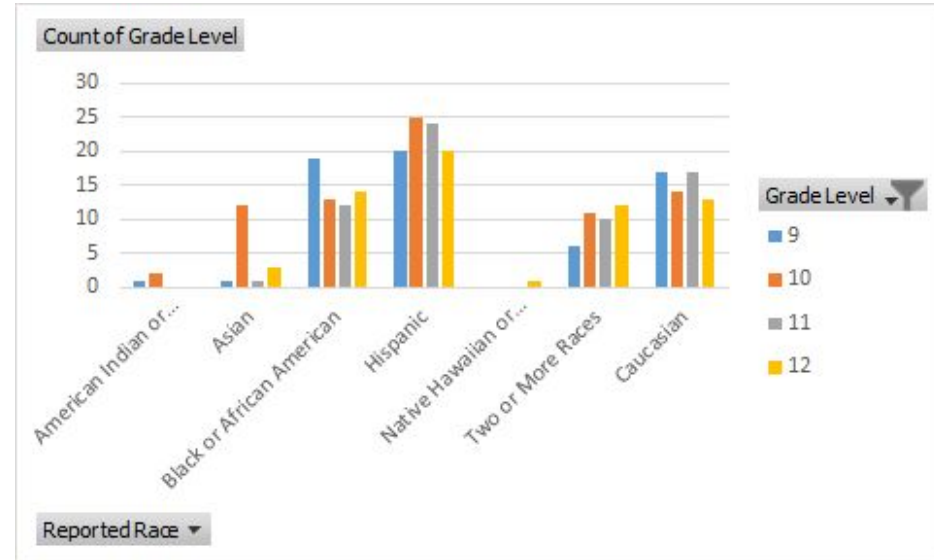

Demographics- Reported Race

Upper School

- American Indian or Alaska Native 1%
- Asian 6%
- Black or African American 22%
- Hispanic or Latinx 33%
- Native Hawaiian or Other Pacific Islander >1%
- Two or More Races 15%
- Caucasian 23%