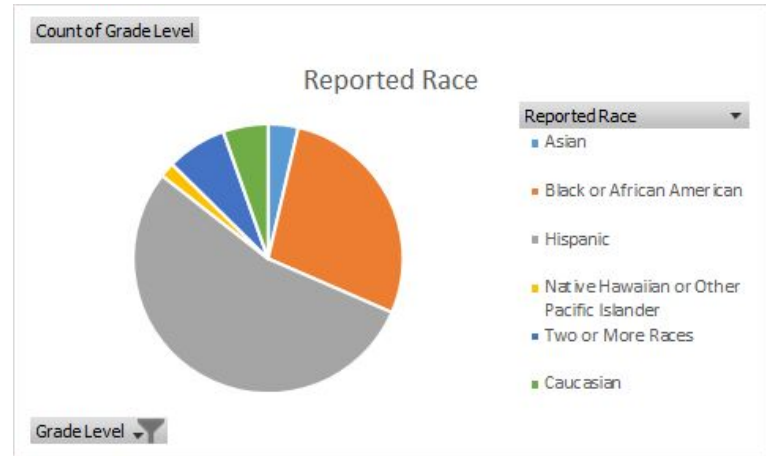

6th Grade

Gender

- Male: 55% Female: 45%

Race

- Asian 4%
- Black or African American 28%
- Hispanic or Latinx 54%
- Native Hawaiian or Other Pacific Islander 2%
- Two or More Races 7%
- Caucasian 5%