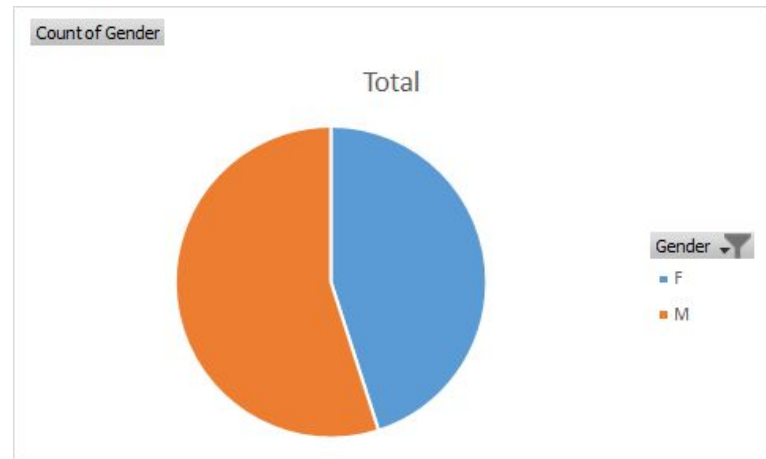

6th Grade

Gender

- Male: 55% Female: 45%

Race

- Asian 4%
- Black or African American 28%
- Hispanic or Latinx 54%
- Native Hawaiian or Other Pacific Islander 2%
- Two or More Races 7%
- Caucasian 5%